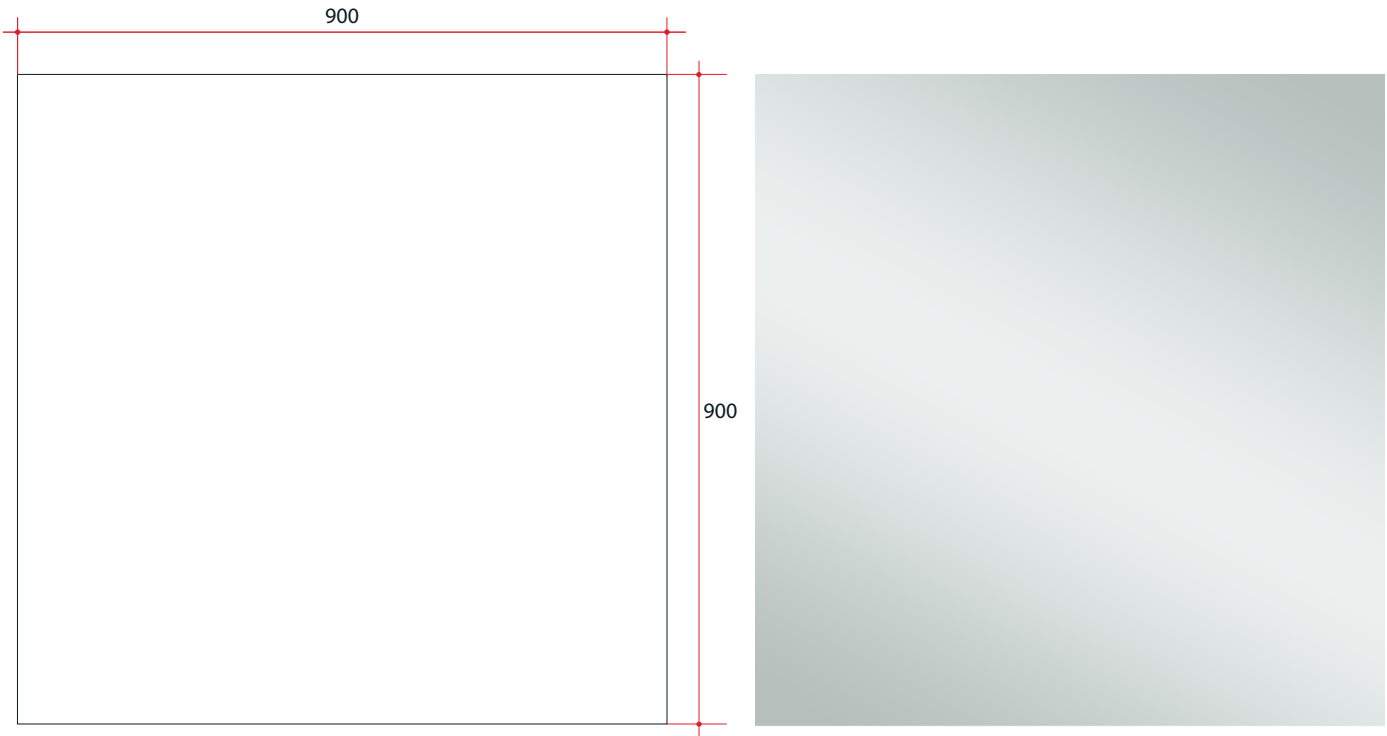

Ablaze Jackson Frameless Mirror
Square Polished Edge Mirror

Note: All dimensions are in millimetres (mm)

Stock Code	Mirror Size (mm)	Shape	Edge
JS9090GT	900 x 900 x 5	Square	Polished Edge

Safety backing film