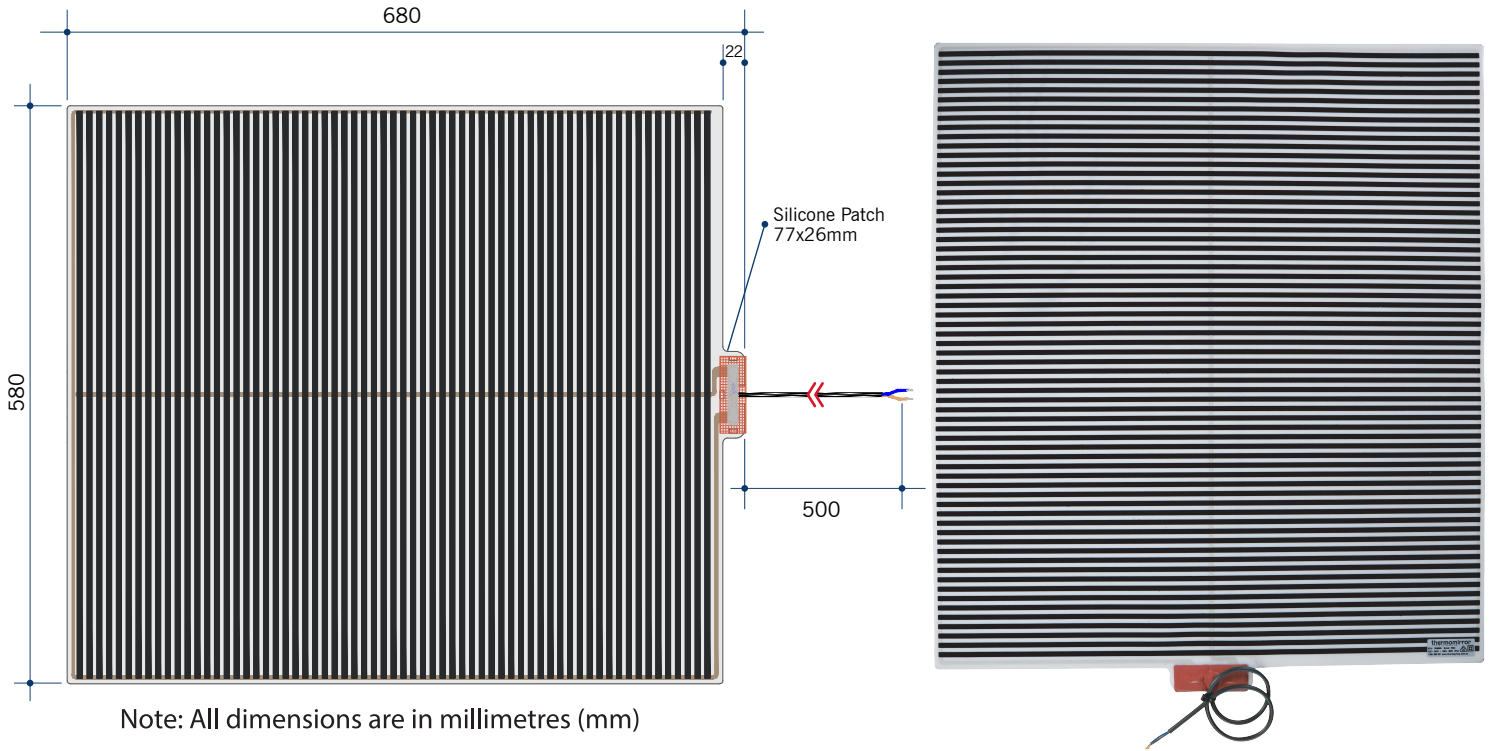

Jackson Rectangle Polished Edge Mirror Includes Mirror Demister

Note: All dimensions are in millimetres (mm)

Stock Code	Size (mm)	Shape	Edge
JS9090GTD	900 x 900 x 5	Rectangle	Polished Edge

This product includes a mirror and Thermomirror demister. These are supplied as separate parts and the demister will need to be adhered to the back of the mirror prior to installation of the mirror. For details on the demister, please see next page.

Mirrors will need to be installed in accordance with the Installation Guide. Ablaze does not take responsibility for incorrect installation of these mirrors.

Thermomirror Mirror Demister

Ultra-thin Demister Pad for use on Bathroom Mirrors

Stock Code	Size (mm)	Heat Output (W)	Voltage - Frequency
TM5868	580 x 680	80	220 - 240V 50Hz

Thermomirror demisters must be installed by a qualified electrician.
The demister cannot be cut, pierced or modified in anyway.