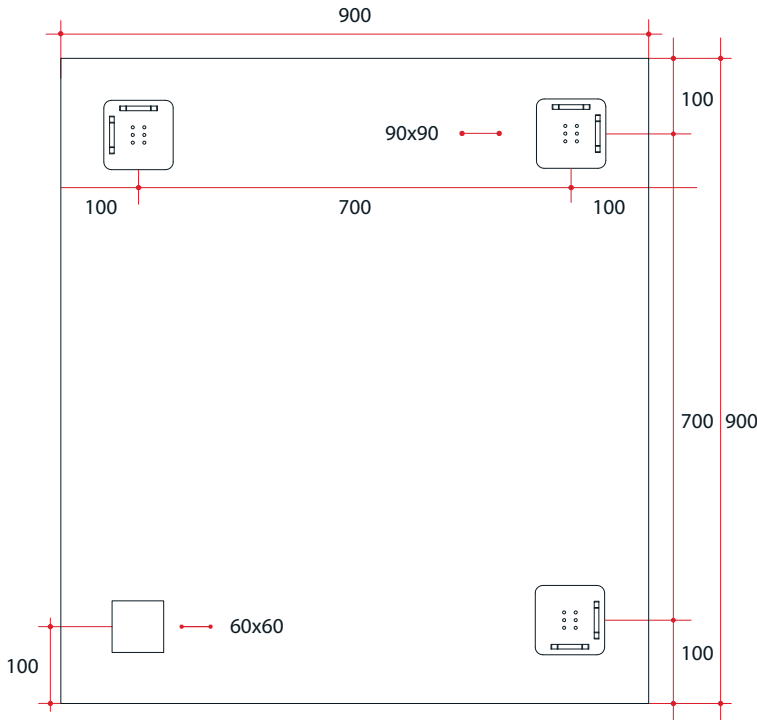

Ablaze Jackson Frameless Mirror
Square Polished Edge Mirror

Note: All dimensions are in millimetres (mm)

The depth of the mirror is 5mm, the space between the back of the mirror and the wall due to the hangers is 9mm making the total depth 14mm.

Stock Code	Mirror Size (mm)	Shape	Edge
JS9090HN	900 x 900 x 14	Square	Polished Edge

Portrait or landscape mounting

Safety backing film

Copper-free mirror

Two years warranty

Hangers for easy installation

5mm thick mirror