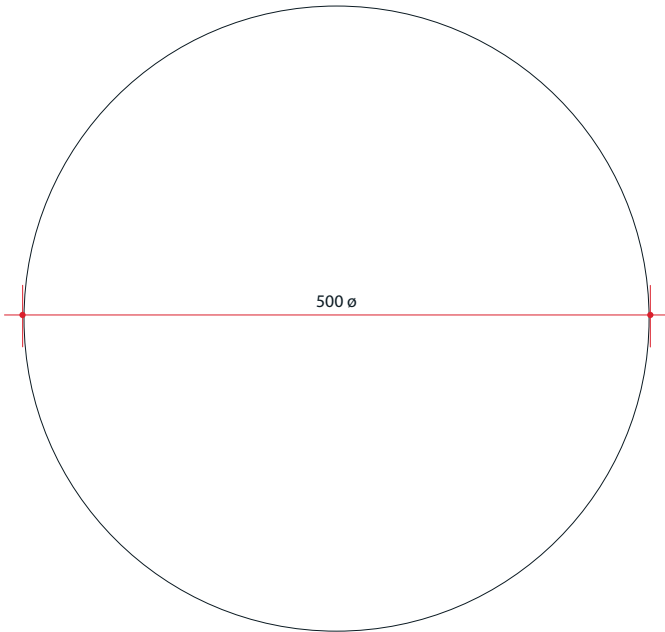

**Ablaze Kent Frameless Mirror**  
Round 18mm Bevel Edge Mirror

Note: All dimensions are in millimetres (mm)

Stock Code	Mirror Size (mm)	Shape	Edge
KR5050GT	500 ø x 5	Round	18mm Bevel

**5mm thick mirror**