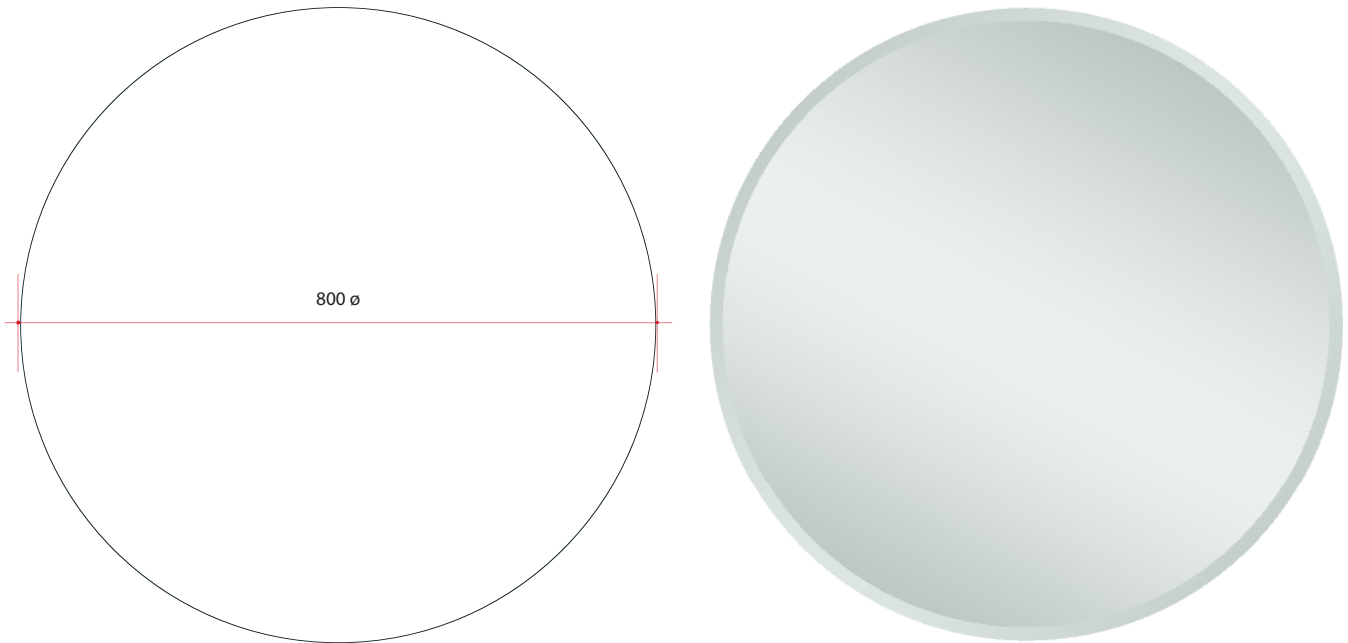

Ablaze Kent Frameless Mirror
Kent Round 18mm Bevel Edge Mirror

Note: All dimensions are in millimetres (mm)

Stock Code	Mirror Size (mm)	Shape	Edge
KR8080GT	800 ø x 5	Round	18mm Bevel

5mm thick mirror

Safety backing film