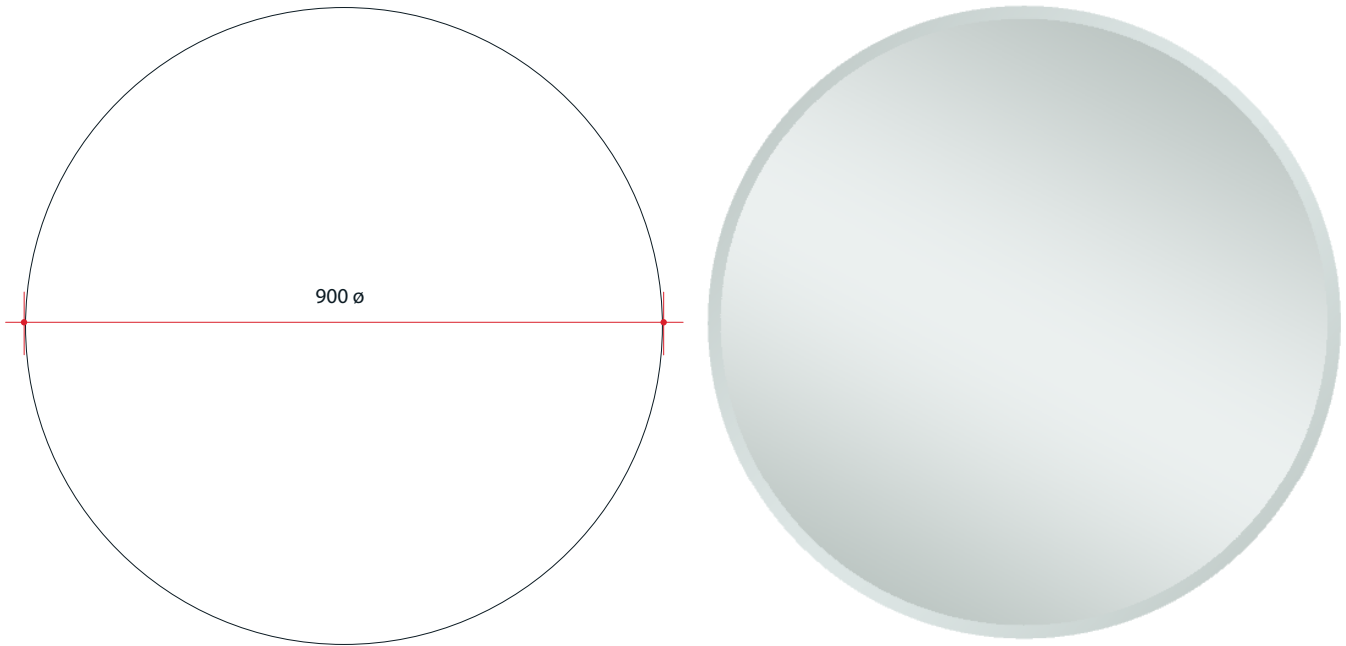

Ablaze Kent Frameless Mirror
Round 18mm Bevel Edge Mirror

Note: All dimensions are in millimetres (mm)

Stock Code	Mirror Size (mm)	Shape	Edge
KR9090GT	900 ø x 5	Round	18mm Bevel

5mm thick mirror

Safety backing film