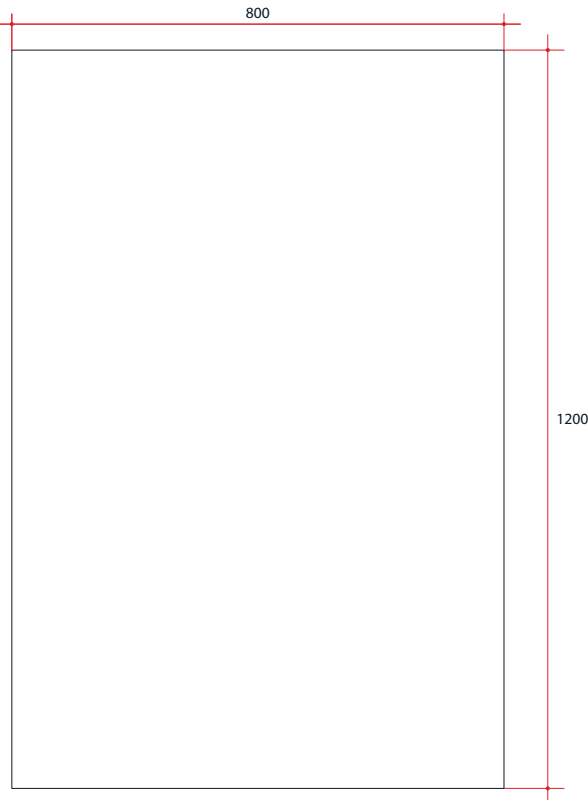

**Ablaze Montana Frameless Mirror**  
Rectangle 25mm Bevel Edge Mirror

Note: All dimensions are in millimetres (mm)

Stock Code	Mirror Size (mm)	Shape	Edge
MS1280GT	1200 x 800 x 5	Rectangle	25mm Bevel

**Portrait or landscape mounting**