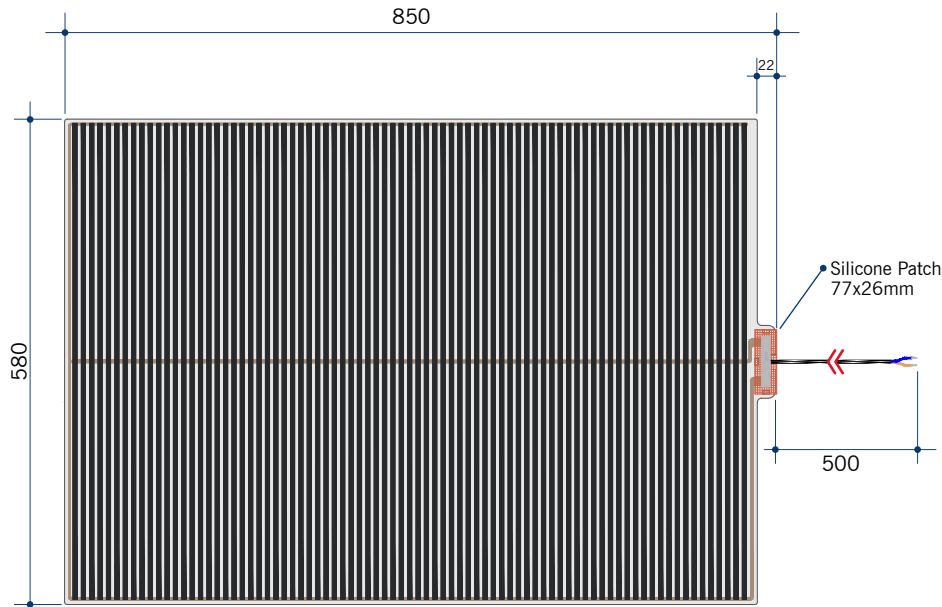

Montana Rectangle 25mm Bevel Edge Mirror Includes Mirror Demister

Note: All dimensions are in millimetres (mm)

Stock Code	Size (mm)	Shape	Edge
MS1280GTD	1200 x 800 x 5	Rectangle	25mm Bevel

This product includes a mirror and Thermomirror demister. These are supplied as separate parts and the demister will need to be adhered to the back of the mirror prior to installation of the mirror. For details on the demister, please see next page.

Mirrors will need to be installed in accordance with the Installation Guide. Ablaze does not take responsibility for incorrect installation of these mirrors.

Thermomirror Mirror Demister

Ultra-thin Demister Pad for use on Bathroom Mirrors

Note: All dimensions are in millimetres (mm)

Stock Code	Size (mm)	Heat Output (W)	Voltage - Frequency
TM5885	580 x 850	100	220 - 240V 50Hz

Thermomirror demisters must be installed by a qualified electrician.
The demister cannot be cut, pierced or modified in anyway.