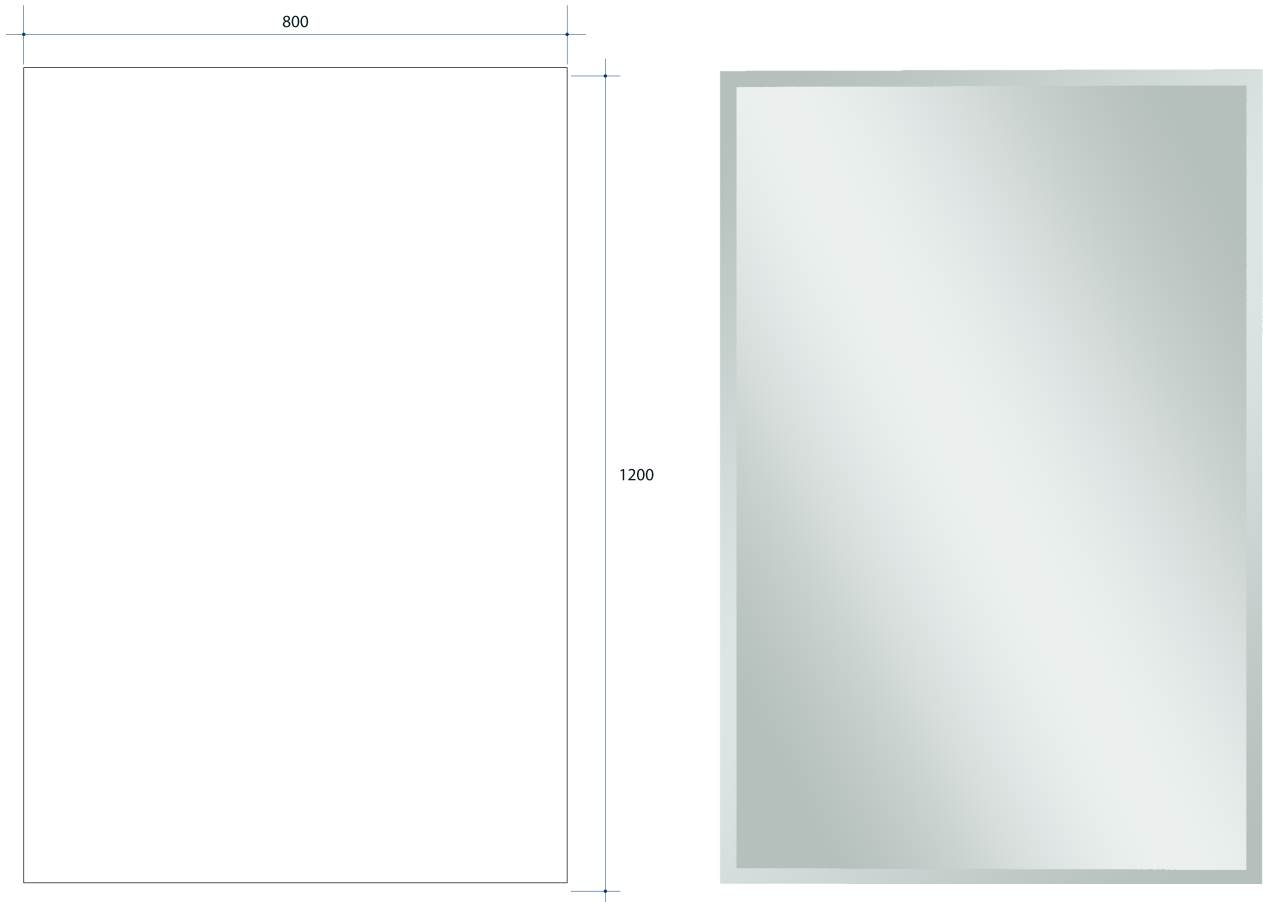

Montana Rectangle 25mm Bevel Edge Mirror Includes Mirror Demister

Note: All dimensions are in millimetres (mm)

Stock Code	Size (mm)	Shape	Edge
MS1280GTD	1200 x 800 x 5	Rectangle	25mm Bevel

This product includes a mirror and Thermomirror demister. These are supplied as separate parts and the demister will need to be adhered to the back of the mirror prior to installation of the mirror. For details on the demister, please see next page.

Mirrors will need to be installed in accordance with the Installation Guide. Ablaze does not take responsibility for incorrect installation of these mirrors.

Thermomirror Mirror Demister

Ultra-thin Demister Pad for use on Bathroom Mirrors

Note: All dimensions are in millimetres (mm)

Stock Code	Size (mm)	Heat Output (W)	Voltage - Frequency
TM5885	580 x 850	100	220 - 240V 50Hz

Thermomirror demisters must be installed by a qualified electrician.
The demister cannot be cut, pierced or modified in anyway.