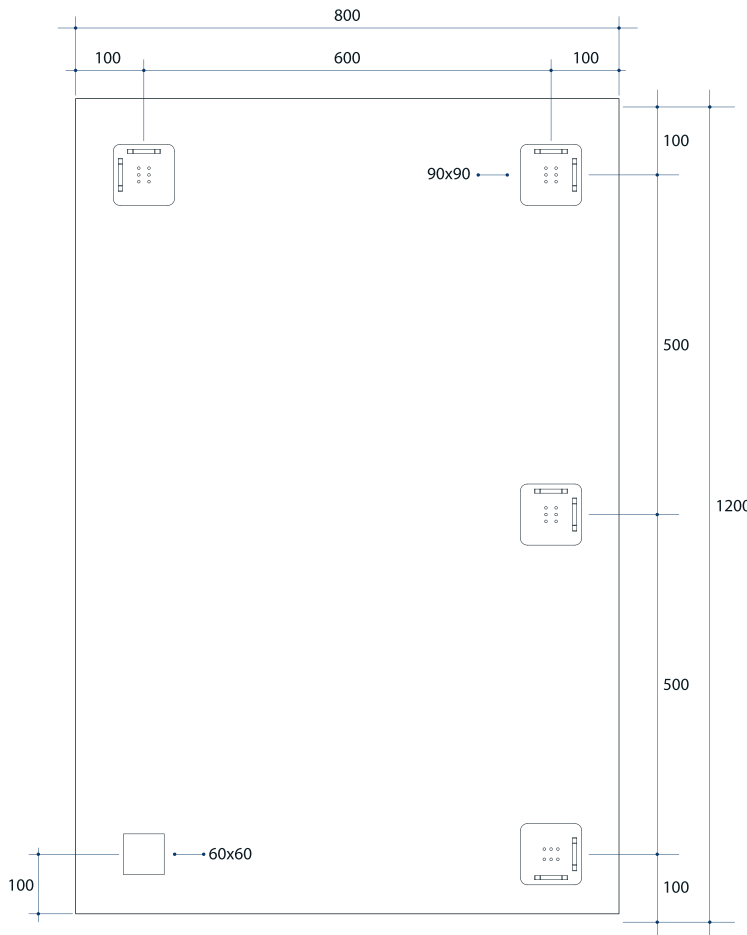

Montana Rectangle 25mm Bevel Edge Mirror

Note: All dimensions are in millimetres (mm)

Stock Code	Size (mm)	Shape	Edge
MS1280HN	1200 x 800 x 14	Rectangle	25mm Bevel

Please note: Bracket location may vary +/- 5mm. DO NOT pre-drill holes for mounts before confirming exact locations on your mirror. Measurements and diagrams are to be used as a guide only.

Mirrors will need to be installed in accordance with the Installation Guide. Ablaze does not take responsibility for incorrect installation of these mirrors.