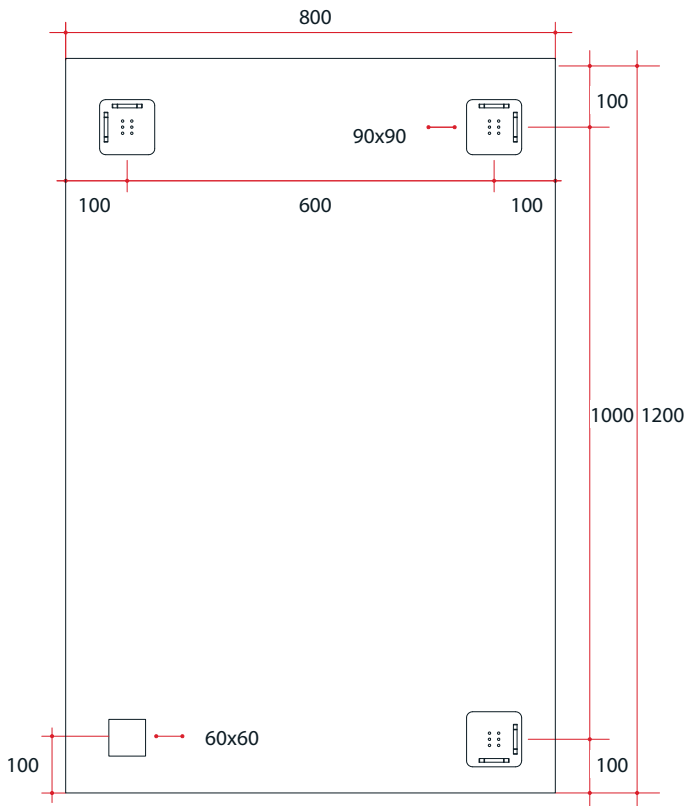

Ablaze Montana Frameless Mirror
Rectangle 25mm Bevel Edge Mirror

Note: All dimensions are in millimetres (mm)

The depth of the mirror is 5mm, the space between the back of the mirror and the wall due to the hangers is 9mm making the total depth 14mm.

Stock Code	Mirror Size (mm)	Shape	Edge
MS1280HN	1200 x 800 x 14	Rectangle	25mm Bevel

Portrait or landscape mounting

Safety backing film

Copper-free mirror

Two years warranty

Hangers for easy installation

5mm thick mirror