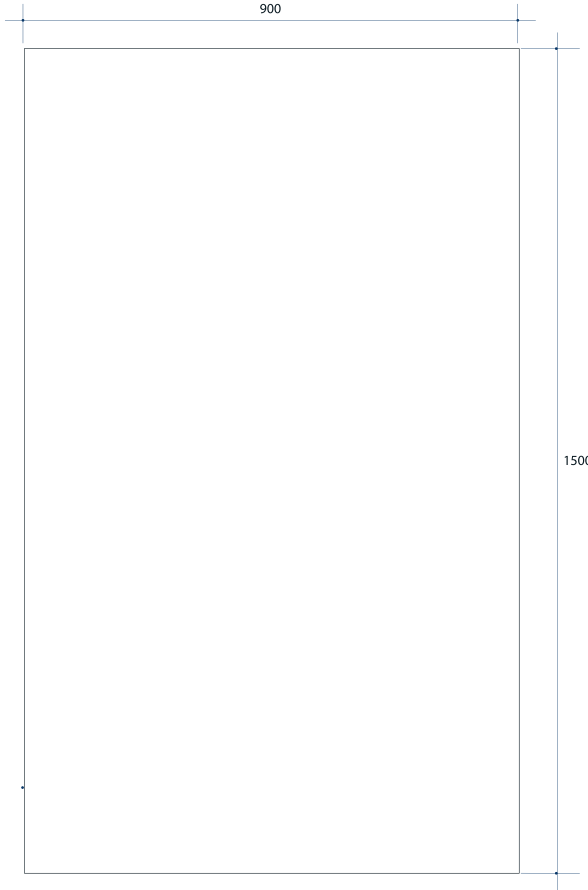

# Montana Rectangle 25mm Bevel Edge Mirror

Note: All dimensions are in millimetres (mm)

Stock Code	Size (mm)	Shape	Edge
MS1590GT	1500 x 900 x 5	Rectangle	25mm Bevel

Mirrors will need to be installed in accordance with the Installation Guide. Ablaze does not take responsibility for incorrect installation of these mirrors.