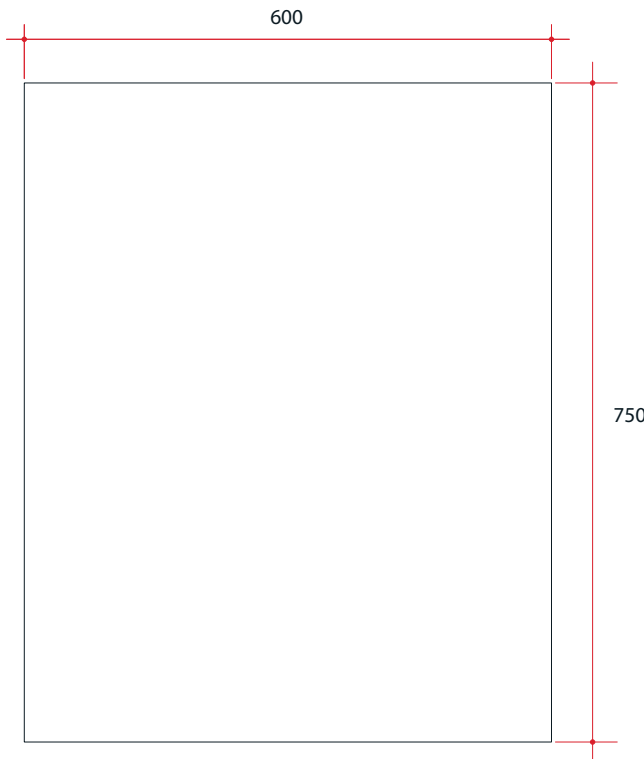

Ablaze Montana Frameless Mirror
Rectangle 25mm Bevel Edge Mirror

Note: All dimensions are in millimetres (mm)

Stock Code	Mirror Size (mm)	Shape	Edge
MS6075GT	600 x 750 x 5	Rectangle	25mm Bevel

Portrait or landscape mounting