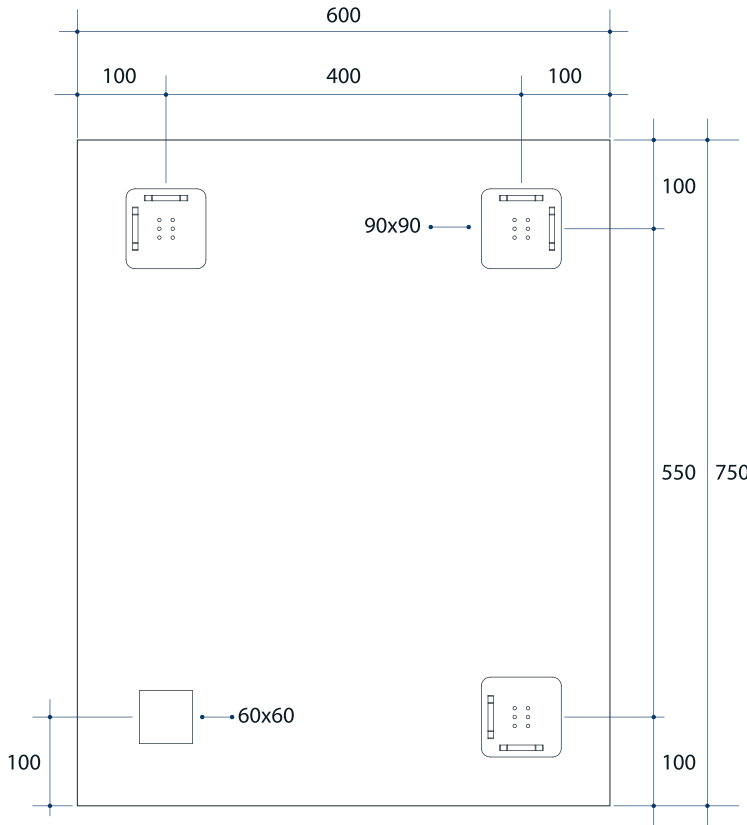

Montana Rectangle 25mm Bevel Edge Mirror

Note: All dimensions are in millimetres (mm)

Stock Code	Size (mm)	Shape	Edge
MS6075HN	600 x 750 x 14	Rectangle	25mm Bevel

Please note: Bracket location may vary +/- 5mm. DO NOT pre-drill holes for mounts before confirming exact locations on your mirror. Measurements and diagrams are to be used as a guide only.