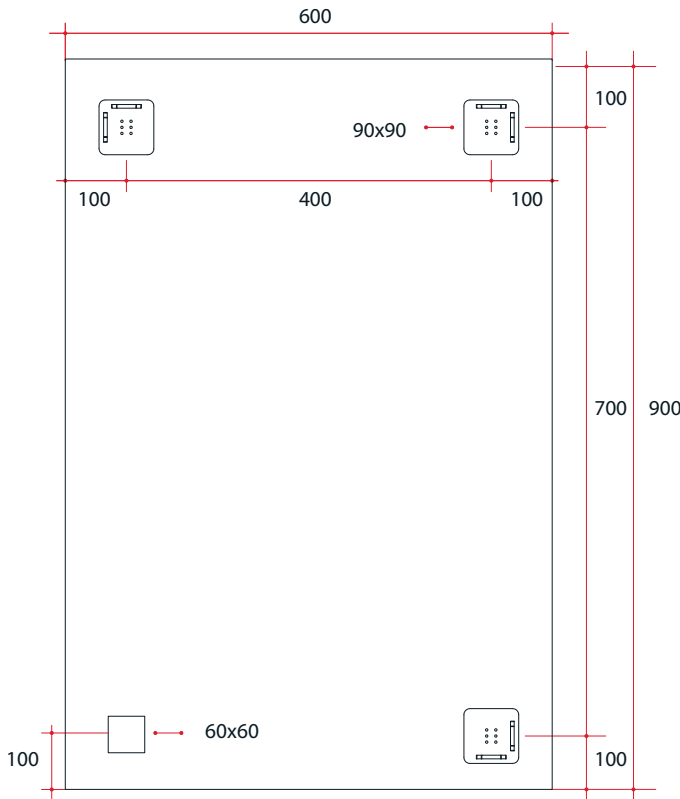

Ablaze Montana Frameless Mirror
Rectangle 25mm Bevel Edge Mirror

Note: All dimensions are in millimetres (mm)

The depth of the mirror is 5mm, the space between the back of the mirror and the wall due to the hangers is 9mm making the total depth 14mm.

Stock Code	Mirror Size (mm)	Shape	Edge
MS6090HN	600 x 900 x 14	Rectangle	25mm Bevel

Portrait or landscape mounting

Safety backing film

Copper-free mirror

Two years warranty

Hangers for easy installation

5mm thick mirror