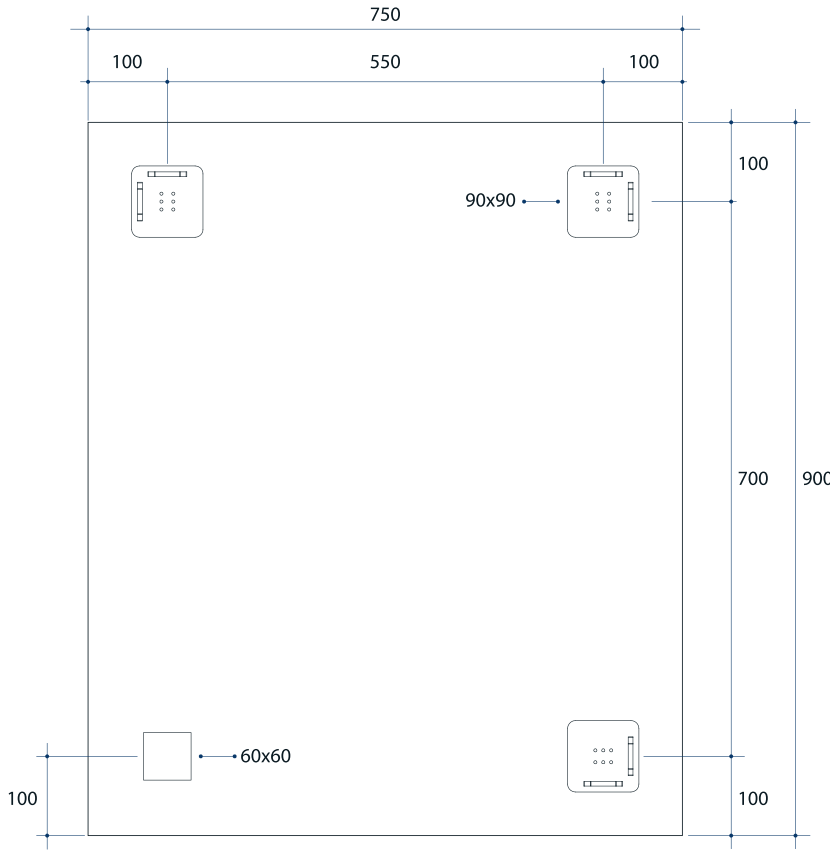

Montana Rectangle 25mm Bevel Edge Mirror

Note: All dimensions are in millimetres (mm)

Stock Code	Size (mm)	Shape	Edge
MS9075HN	900 x 750 x 14	Rectangle	25mm Bevel

Please note: Bracket location may vary +/- 5mm. DO NOT pre-drill holes for mounts before confirming exact locations on your mirror. Measurements and diagrams are to be used as a guide only.