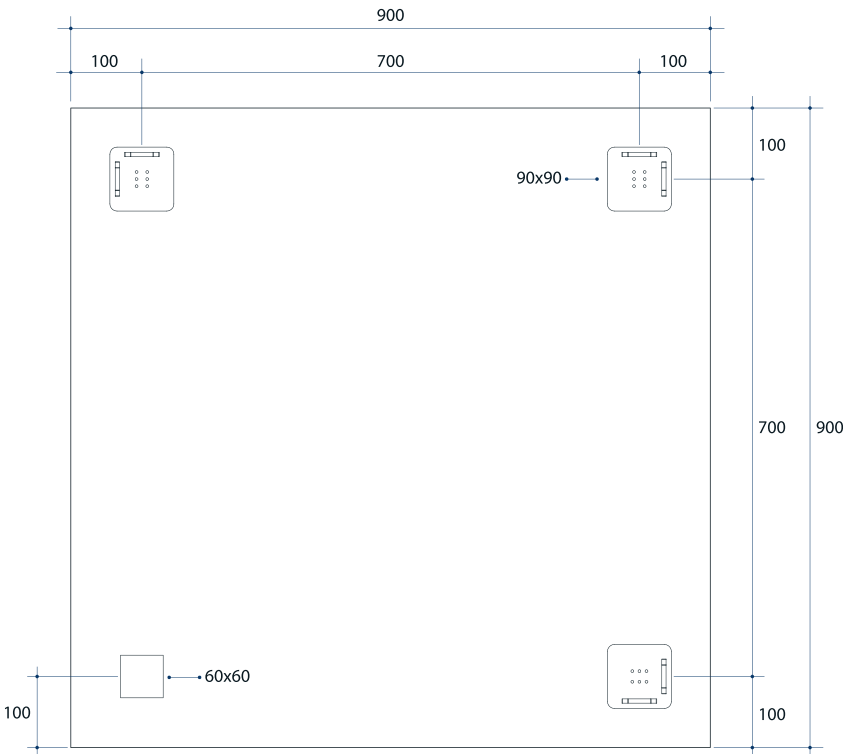

Montana Rectangle 25mm Bevel Edge Mirror

Note: All dimensions are in millimetres (mm)

Stock Code	Size (mm)	Shape	Edge
MS9090HN	900 x 900 x 14	Rectangle	25mm Bevel

Please note: Bracket location may vary +/- 5mm. DO NOT pre-drill holes for mounts before confirming exact locations on your mirror. Measurements and diagrams are to be used as a guide only.

Mirrors will need to be installed in accordance with the Installation Guide. Ablaze does not take responsibility for incorrect installation of these mirrors.