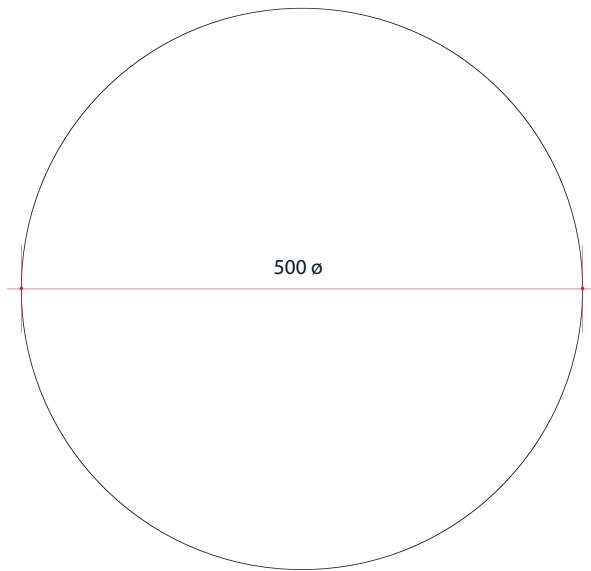

Ablaze Rio Frameless Mirror
Round Polished Edge Mirror

Note: All dimensions are in millimetres (mm)

Stock Code	Mirror Size (mm)	Shape	Edge
RR5050GT	500 ø x 5	Round	Polished Edge

Safety backing film

Copper-free mirror