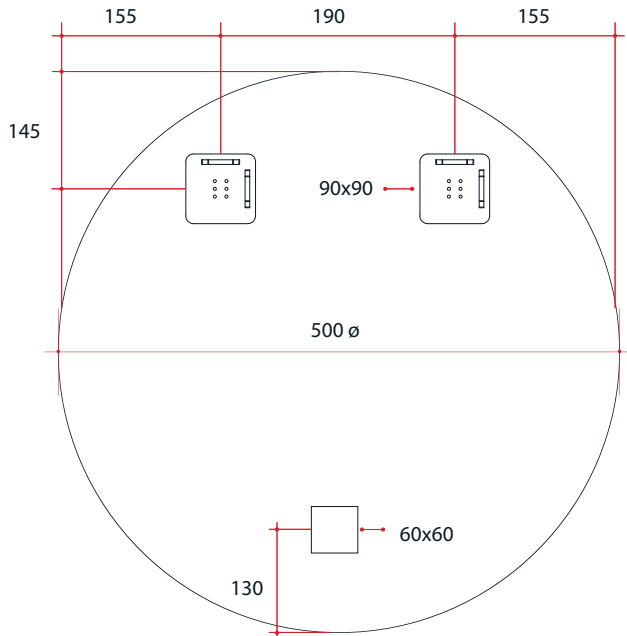

Ablaze Rio Frameless Mirror
Round Polished Edge Mirror

Note: All dimensions are in millimetres (mm)
The depth of the mirror is 5mm, the space between the back of the mirror and the wall due to the hangers is 9mm making the total depth 14mm.

Stock Code	Mirror Size (mm)	Shape	Edge
RR5050HN	500 ø x 14	Round	Polished Edge

Safety backing film

Copper-free mirror

Two years warranty

Hangers for easy installation

5mm thick mirror

PLEASE NOTE: Mirrors will need to be installed in accordance with the Installation Guide. Ablaze does not take responsibility for incorrect installation of these mirrors. Specifications are for information purposes only. Whilst every effort has been made to ensure the product specifications are accurate, due to continuing product development and improvement, the specifications are subject to change. Specifications can be used to rough in and for timber supports in the wall however, we recommend no holes are drilled without having the product on site or verifying the details with the manufacturer. Thermogroup cannot be held liable or responsible for errors due to updated specifications.