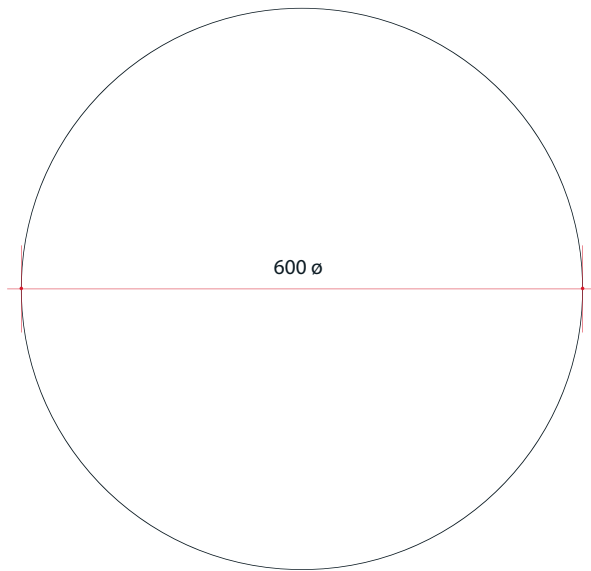

Ablaze Rio Frameless Mirror
Round Polished Edge Mirror

Note: All dimensions are in millimetres (mm)

Stock Code	Mirror Size (mm)	Shape	Edge
RR6060GT	600 ø x 5	Round	Polished Edge

Safety backing film

Copper-free mirror