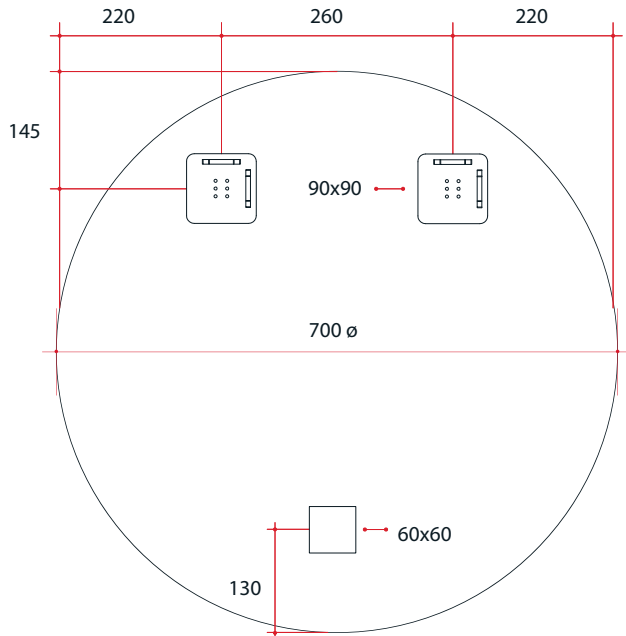

Ablaze Rio Frameless Mirror
Round Polished Edge Mirror

Note: All dimensions are in millimetres (mm)
The depth of the mirror is 5mm, the space between the back of the mirror and the wall due to the hangers is 9mm making the total depth 14mm.

Stock Code	Mirror Size (mm)	Shape	Edge
RR7070HN	700 ø x 14	Round	Polished Edge

Safety backing film

Copper-free mirror

Two years warranty

Hangers for easy installation

5mm thick mirror

PLEASE NOTE: Mirrors will need to be installed in accordance with the Installation Guide. Ablaze does not take responsibility for incorrect installation of these mirrors. Specifications are for information purposes only. Whilst every effort has been made to ensure the product specifications are accurate, due to continuing product development and improvement, the specifications are subject to change. Specifications can be used to rough in and for timber supports in the wall however, we recommend no holes are drilled without having the product on site or verifying the details with the manufacturer. Thermogroup cannot be held liable or responsible for errors due to updated specifications.