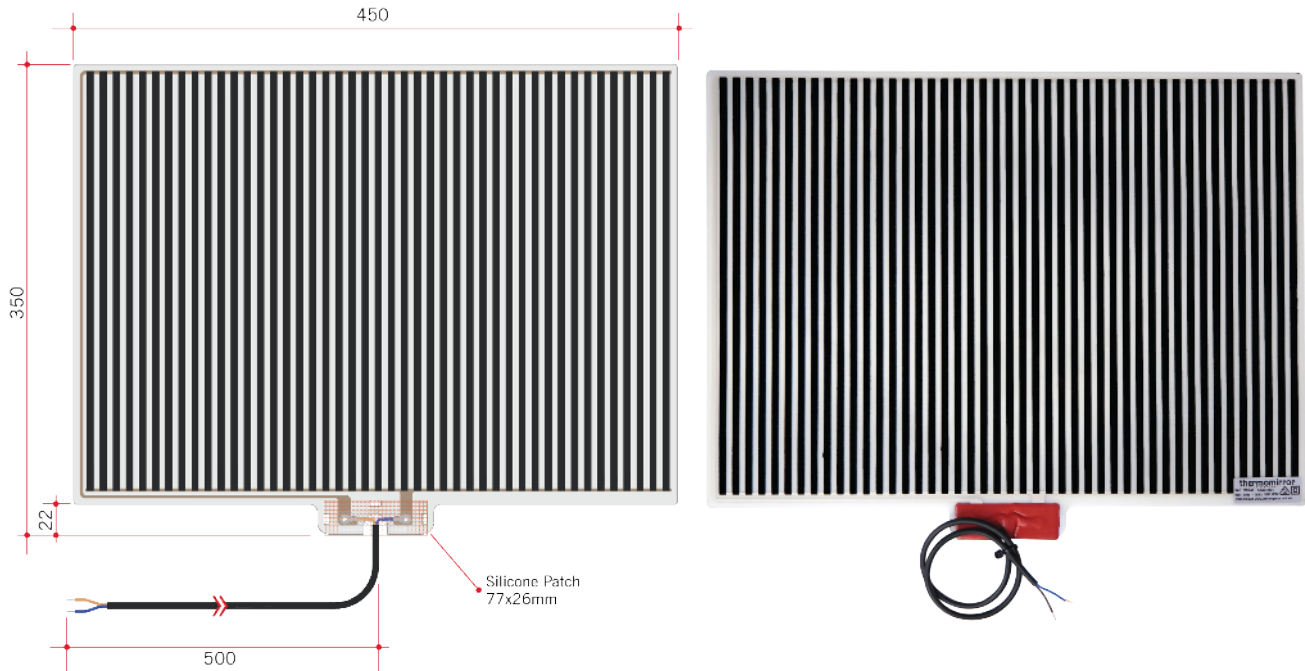

Ablaze Rio Frameless Mirror
Round Polished Edge Mirror with Demister

Note: All dimensions are in millimetres (mm)

Stock Code	Mirror Size (mm)	Shape	Edge
RR8080GTD	800 ø x 5	Round	Polished Edge

5mm thick mirror

Safety backing film

Copper-free mirror

Two years warranty

Glue-to-wall

Includes demister

PLEASE NOTE: This product includes a mirror and Thermomirror demister. These are supplied as separate parts and the demister will need to be adhered to the back of the mirror prior to installation of the mirror. For details on the demister, please see next page.

Thermomirror Mirror Demister
Ultra-thin Demister Pad for use on Bathroom Mirrors

Note: All dimensions are in millimetres (mm)

Stock Code	Size (mm)	Heat Output (W)	Voltage - Frequency
TM3545	350 x 450	38	220 - 240V 50Hz