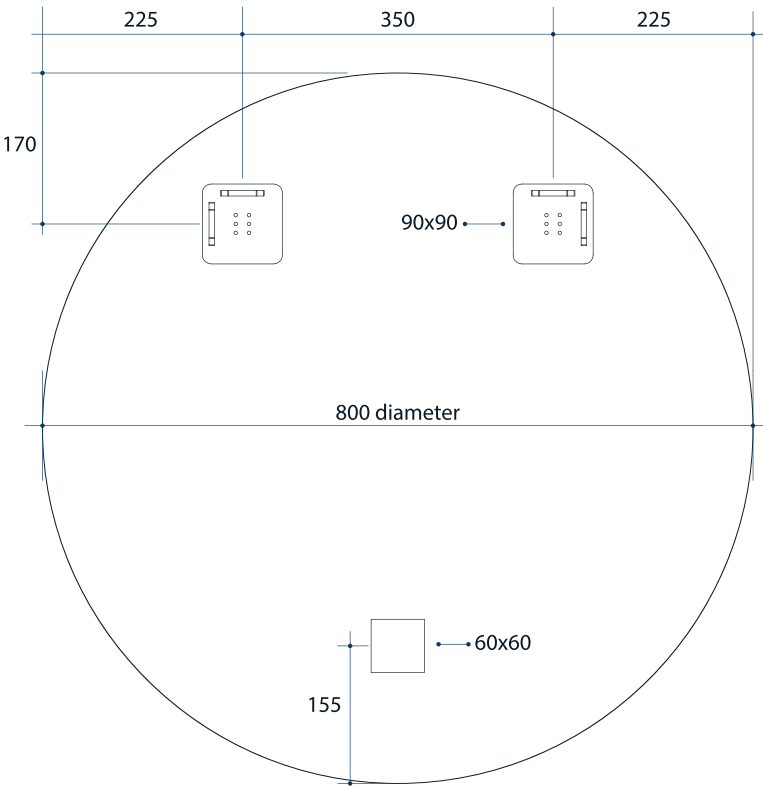

# Rio Round Polished Edge Mirror

Note: All dimensions are in millimetres (mm)

Stock Code	Size (mm)	Shape	Edge
RR8080HN	800Ø x 14	Round	Polished Edge

**Please note:** Bracket location may vary +/- 5mm. DO NOT pre-drill holes for mounts before confirming exact locations on your mirror. Measurements and diagrams are to be used as a guide only.