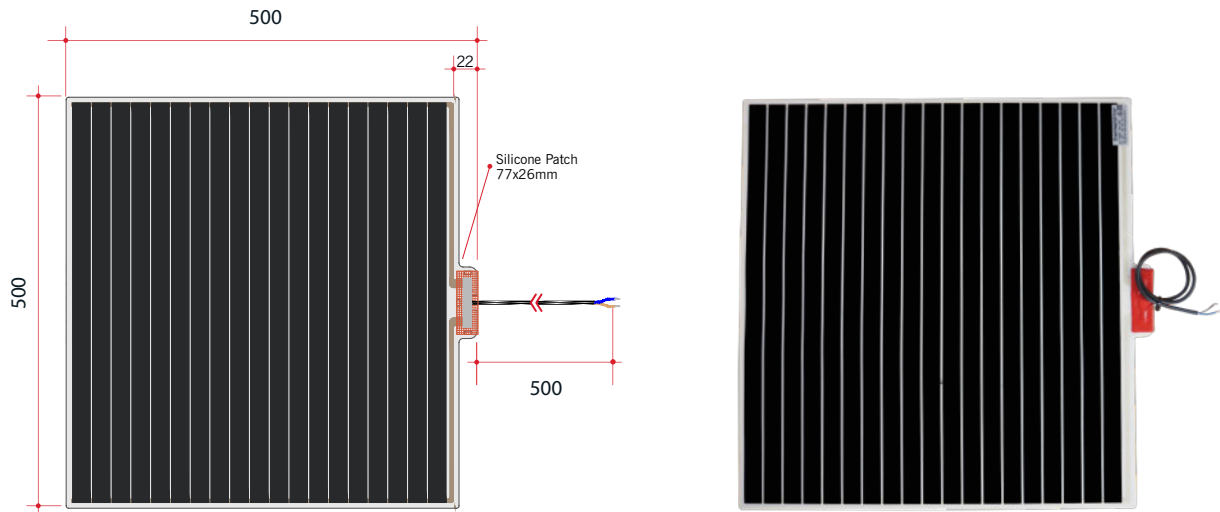

Ablaze Rio Frameless Mirror
Round Polished Edge Mirror with Demister

Note: All dimensions are in millimetres (mm)

Stock Code	Mirror Size (mm)	Shape	Edge
RR9090GTD	900 ø x 5	Round	Polished Edge

Safety backing film

Copper-free mirror

Two years warranty

Glue-to-wall

Includes demister

5mm thick mirror

PLEASE NOTE: This product includes a mirror and Thermomirror demister. These are supplied as separate parts and the demister will need to be adhered to the back of the mirror prior to installation of the mirror. For details on the demister, please see next page.

Thermomirror Mirror Demister
Ultra-thin Demister Pad for use on Bathroom Mirrors

Note: All dimensions are in millimetres (mm)

Stock Code	Size (mm)	Heat Output (W)	Voltage - Frequency
TM5050	500 x 500	55	220 - 240V 50Hz