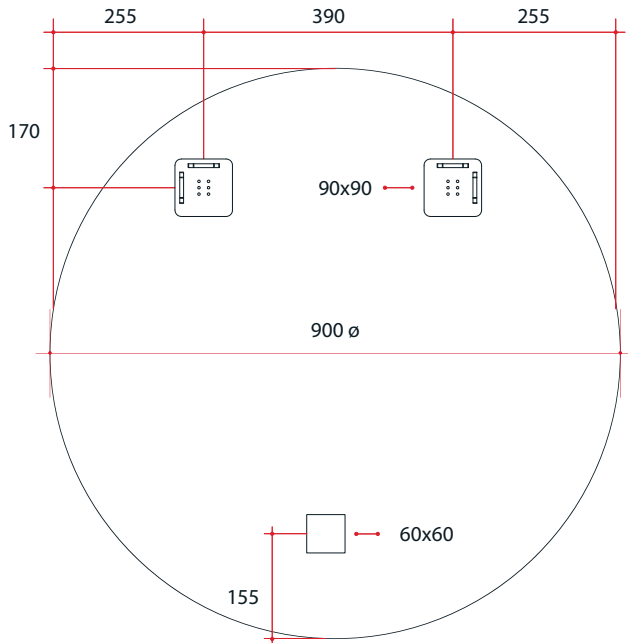

**Ablaze Rio Frameless Mirror**  
Round Polished Edge Mirror

Note: All dimensions are in millimetres (mm)  
The depth of the mirror is 5mm, the space between the back of the mirror and the wall due to the hangers is 9mm making the total depth 14mm.

Stock Code	Mirror Size (mm)	Shape	Edge
RR9090HN	900 ø x 14	Round	Polished Edge

**Safety backing film**

**Copper-free mirror**

**Two years warranty**

**Hangers for easy installation**

**5mm thick mirror**

**PLEASE NOTE:** Mirrors will need to be installed in accordance with the Installation Guide. Ablaze does not take responsibility for incorrect installation of these mirrors. Specifications are for information purposes only. Whilst every effort has been made to ensure the product specifications are accurate, due to continuing product development and improvement, the specifications are subject to change. Specifications can be used to rough in and for timber supports in the wall however, we recommend no holes are drilled without having the product on site or verifying the details with the manufacturer. Thermogroup cannot be held liable or responsible for errors due to updated specifications.