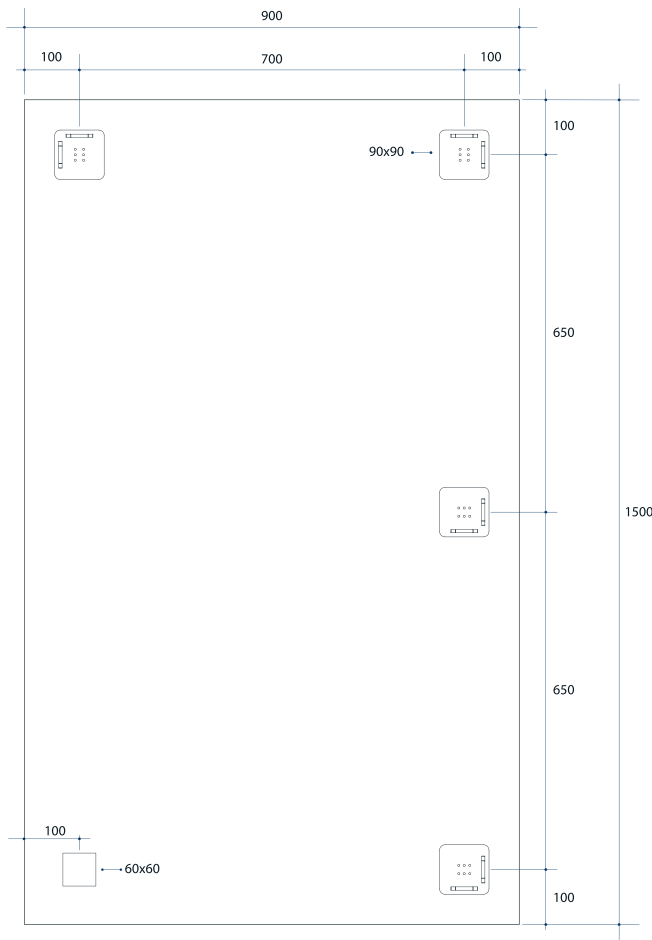

# Sierra Sandblasted Border, Polished Edge Mirror

Note: All dimensions are in millimetres (mm)

Stock Code	Size (mm)	Shape	Edge
SS1590HN	1500 x 900 x 14	Rectangle	Polished Edge Sandblasted Strip

**Please note:** Bracket location may vary +/- 5mm. DO NOT pre-drill holes for mounts before confirming exact locations on your mirror. Measurements and diagrams are to be used as a guide only.

Mirrors will need to be installed in accordance with the Installation Guide. Ablaze does not take responsibility for incorrect installation of these mirrors.