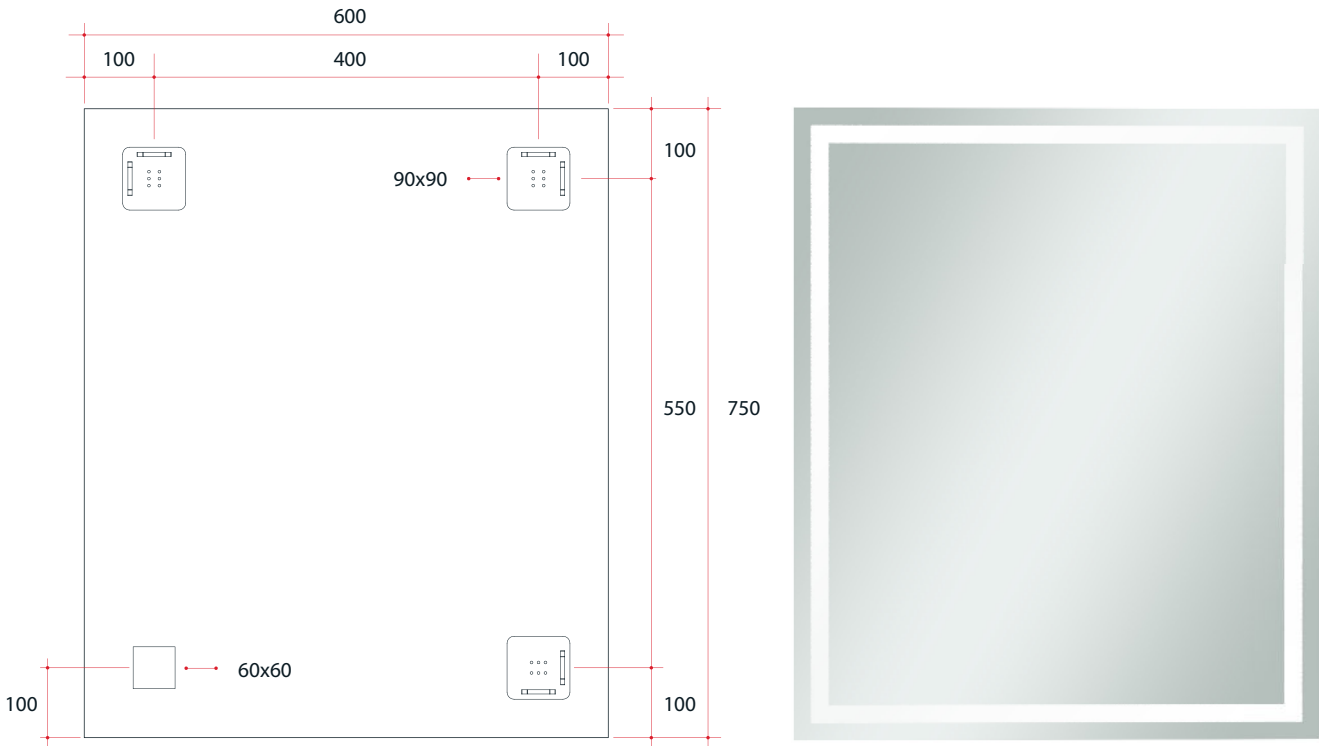

**Ablaze Sierra Frameless Mirror**  
 Rectangle 25mm Sandblasted Edge Mirror

Note: All dimensions are in millimetres (mm)  
 The depth of the mirror is 5mm, the space between the back of the mirror and the wall due to the hangers is 9mm making the total depth 14mm.

Stock Code	Mirror Size (mm)	Shape	Edge
SS6075HN	600 x 750 x 14	Rectangle	Sandblasted Edge

**Portrait or landscape mounting**

**Safety backing film**

**Copper-free mirror**

**Two years warranty**

**Hangers for easy installation**

**5mm thick mirror**

**PLEASE NOTE:** Mirrors will need to be installed in accordance with the Installation Guide. Ablaze does not take responsibility for incorrect installation of these mirrors. Specifications are for information purposes only. Whilst every effort has been made to ensure the product specifications are accurate, due to continuing product development and improvement, the specifications are subject to change. Specifications can be used to rough in and for timber supports in the wall however, we recommend no holes are drilled without having the product on site or verifying the details with the manufacturer. Thermogroup cannot be held liable or responsible for errors due to updated specifications.