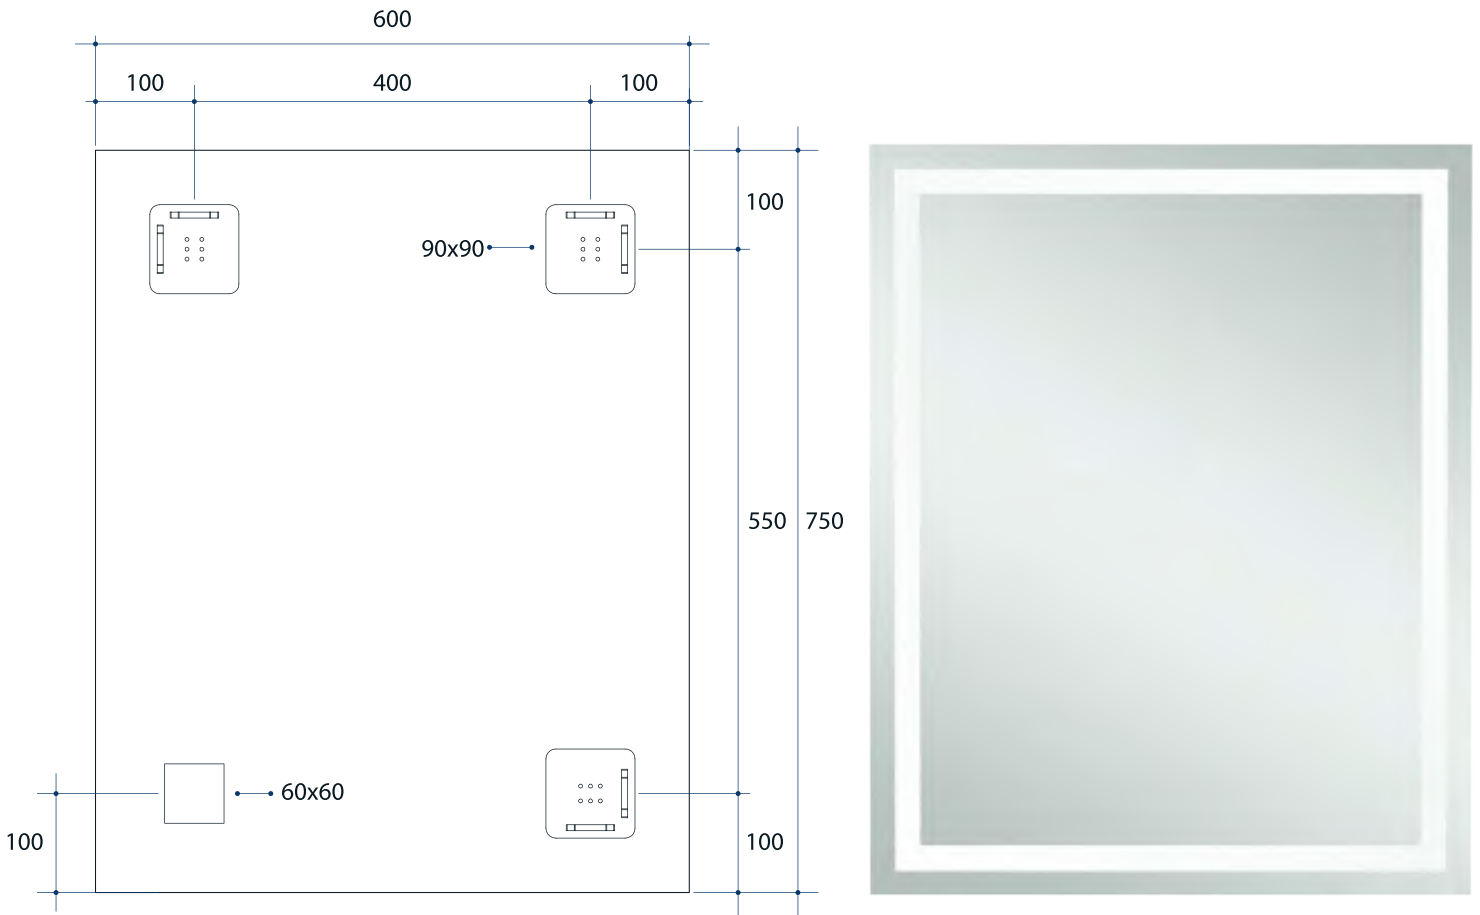

Sierra Sandblasted Border, Polished Edge Mirror Includes Mirror Demister

Note: All dimensions are in millimetres (mm)

Stock Code	Size (mm)	Shape	Edge
------------	-----------	-------	------

SS6075HND

600 x 750 x 14

Rectangle

Polished Edge
Sandblasted Strip

This product includes a mirror and Thermomirror demister. These are supplied as separate parts and the demister will need to be adhered to the back of the mirror prior to installation of the mirror. For details on the demister, please see next page

Thermomirror Mirror Demister

Ultra-thin Demister Pad for use on Bathroom Mirrors

Note: All dimensions are in millimetres (mm)

Stock Code	Size (mm)	Heat Output (W)	Voltage - Frequency
TM3545	350 x 450	38	220 - 240V 50Hz