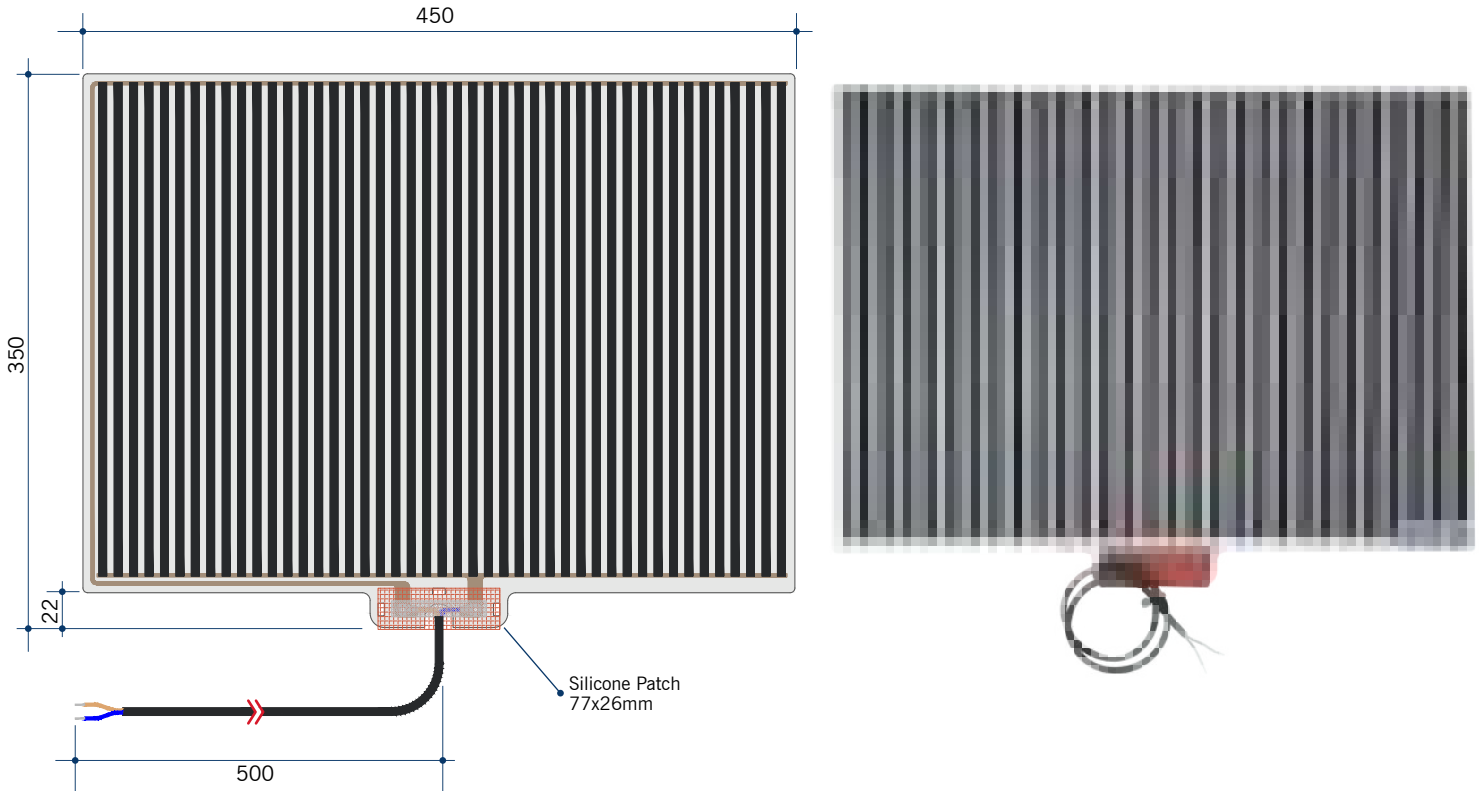

Sierra Sandblasted Border, Polished Edge Mirror Includes Mirror Demister

Note: All dimensions are in millimetres (mm)

Stock Code	Size (mm)	Shape	Edge
------------	-----------	-------	------

SS6075HND

600 x 750 x 14

Rectangle

Polished Edge
Sandblasted Strip

This product includes a mirror and Thermomirror demister. These are supplied as separate parts and the demister will need to be adhered to the back of the mirror prior to installation of the mirror. For details on the demister, please see next page

Thermomirror Mirror Demister

Ultra-thin Demister Pad for use on Bathroom Mirrors

Note: All dimensions are in millimetres (mm)

Stock Code	Size (mm)	Heat Output (W)	Voltage - Frequency
TM3545	350 x 450	38	220 - 240V 50Hz