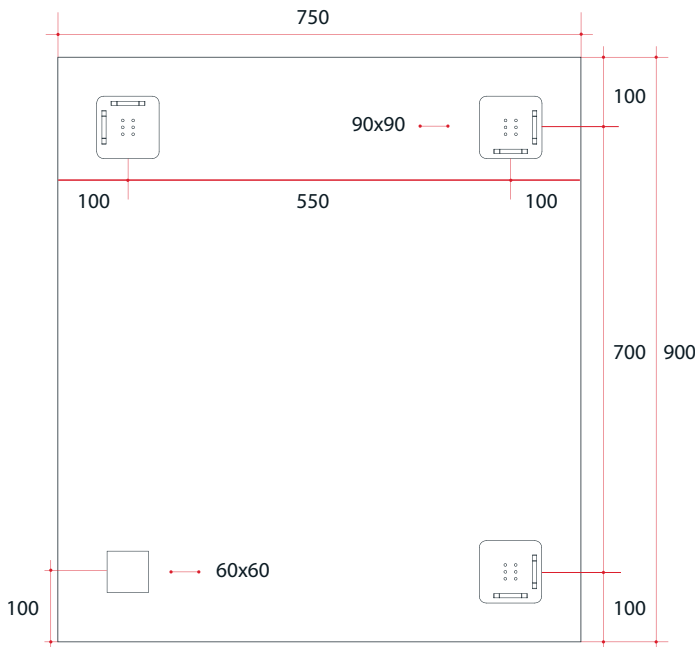

Ablaze Sierra Frameless Mirror
 Rectangle 25mm Sandblasted Edge Mirror

Note: All dimensions are in millimetres (mm)
 The depth of the mirror is 5mm, the space between the back of the mirror and the wall due to the hangers is 9mm making the total depth 14mm.

Stock Code	Mirror Size (mm)	Shape	Edge
SS9075HN	900 x 750 x 14	Rectangle	Sandblasted Edge

Portrait or landscape mounting

Safety backing film

Copper-free mirror

Two years warranty

Hangers for easy installation

5mm thick mirror

PLEASE NOTE: Mirrors will need to be installed in accordance with the Installation Guide. Ablaze does not take responsibility for incorrect installation of these mirrors. Specifications are for information purposes only. Whilst every effort has been made to ensure the product specifications are accurate, due to continuing product development and improvement, the specifications are subject to change. Specifications can be used to rough in and for timber supports in the wall however, we recommend no holes are drilled without having the product on site or verifying the details with the manufacturer. Thermogroup cannot be held liable or responsible for errors due to updated specifications.