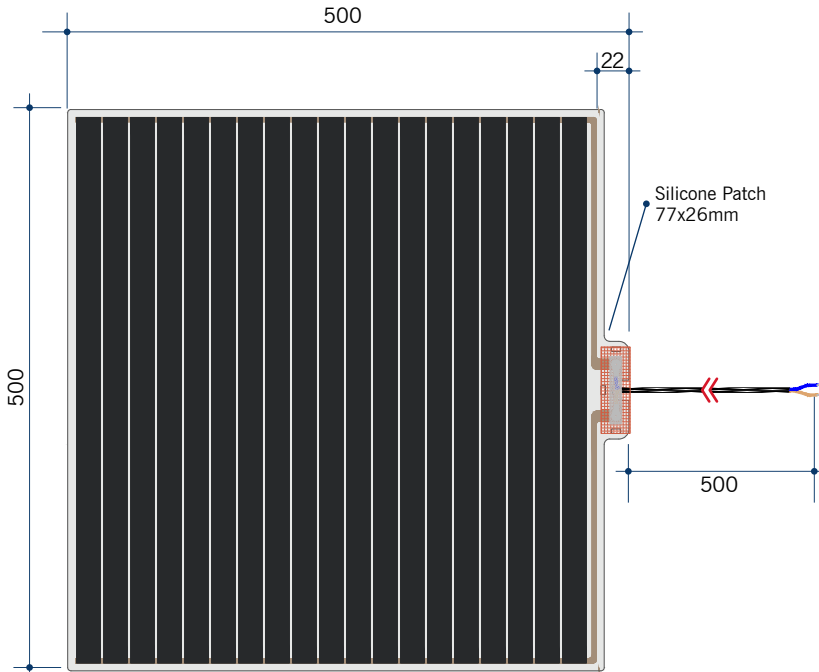

# Ablaze Contractor Range Mirrors

BMR Series - Round Mirrors, Black Frame with Demister

Stock Code	Size (mm)	Colour	Mount Type
BMR90BFD	900 Ø X 50	Black Frame	Hangers

**Please note:** Mirrors will need to be installed in accordance with the Installation Guide. Ablaze does not take responsibility for incorrect installation of these mirrors.

# Thermomirror Mirror Demister

Ultra-thin Demister Pad for use on Bathroom Mirrors

Note: All dimensions are in millimetres (mm)

Stock Code	Size (mm)	Heat Output (W)	Voltage - Frequency
TM5050	500 x 500	55	220 - 240V 50Hz