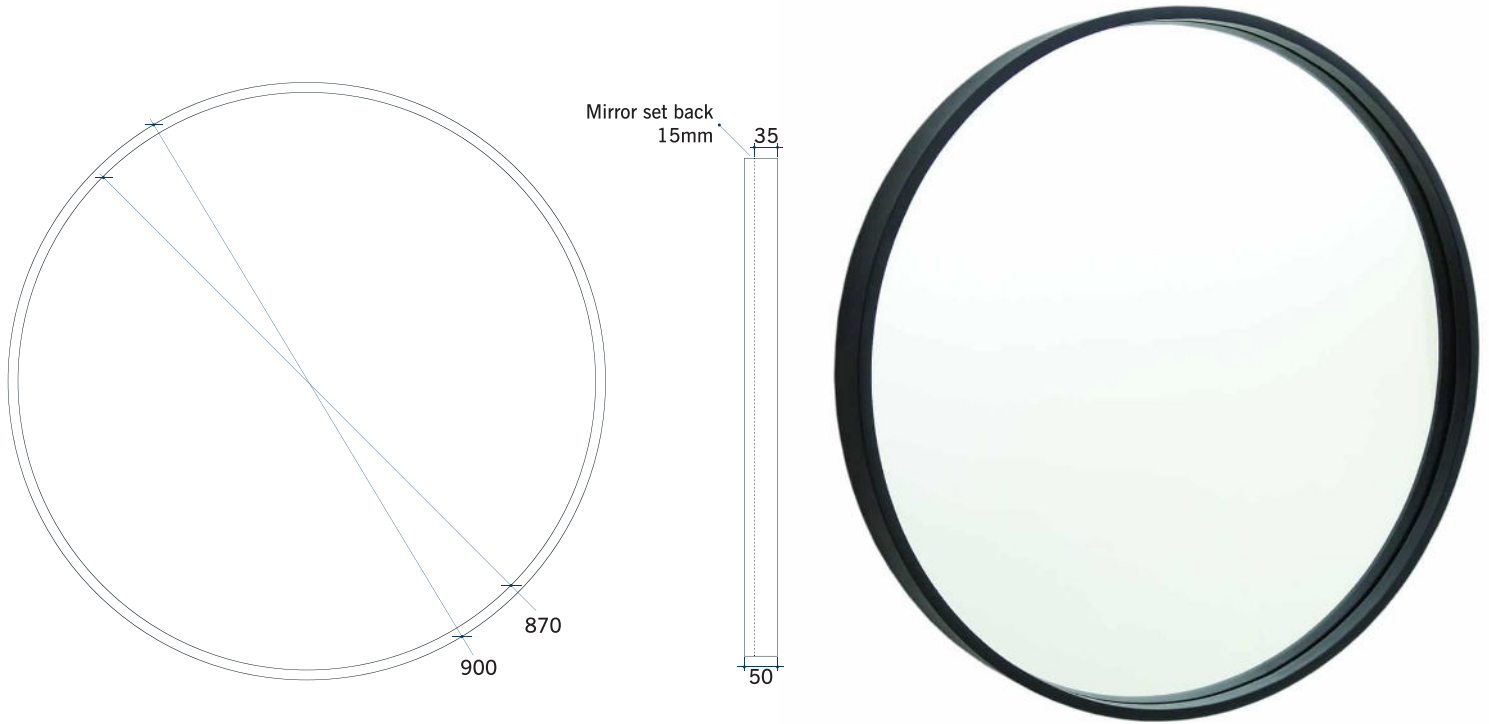

# Ablaze Contractor Range Mirrors

BMR Series - Round Mirrors, Black Frame with Demister

Stock Code	Size (mm)	Colour	Mount Type
BMR90BFD	900 Ø X 50	Black Frame	Hangers

**Please note:** Mirrors will need to be installed in accordance with the Installation Guide. Ablaze does not take responsibility for incorrect installation of these mirrors.

# Thermomirror Mirror Demister

Ultra-thin Demister Pad for use on Bathroom Mirrors

Note: All dimensions are in millimetres (mm)

Stock Code	Size (mm)	Heat Output (W)	Voltage - Frequency
TM5050	500 x 500	55	220 - 240V 50Hz