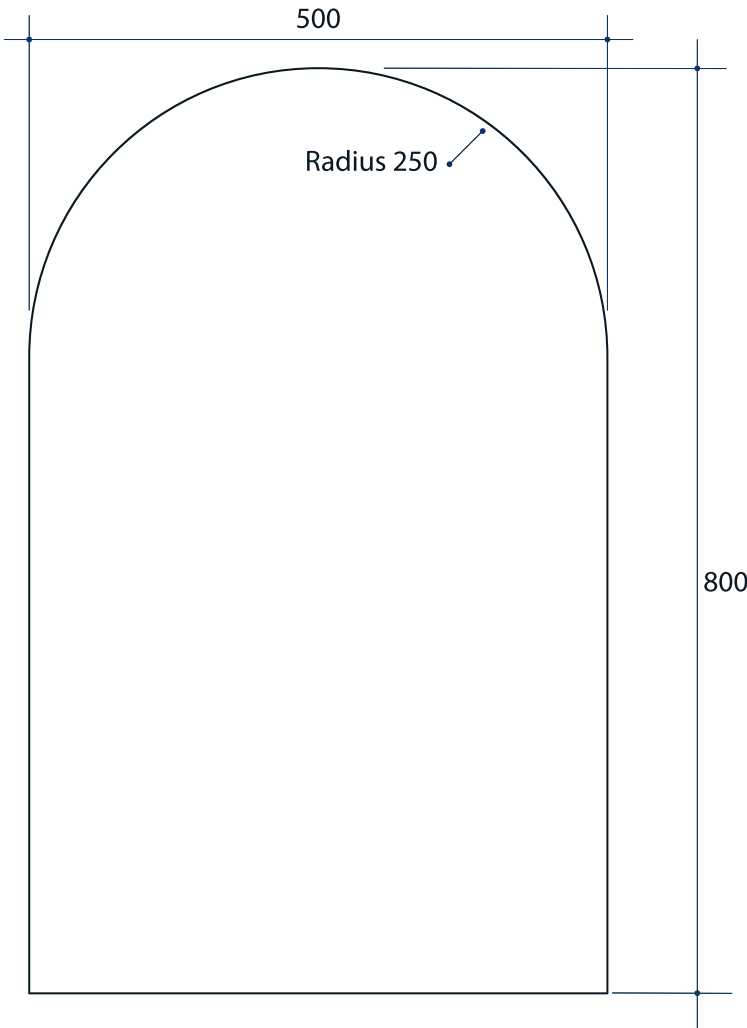

Aspen Church Shape Mirror

Note: All dimensions are in millimetres (mm)

Stock Code	Size (mm)	Shape	Edge
AC5080GTD	500 x 800 x 5	Church	Polished Pencil Edge

Please note: Mirrors will need to be installed in accordance with the Installation Guide. Ablaze does not take responsibility for incorrect installation of these mirrors.

Thermomirror Mirror Demister

Ultra-thin Demister Pad for use on Bathroom Mirrors

Note: All dimensions are in millimetres (mm)

Stock Code	Size (mm)	Heat Output (W)	Voltage - Frequency
TM2841	280 x 410	24	220 - 240V 50Hz