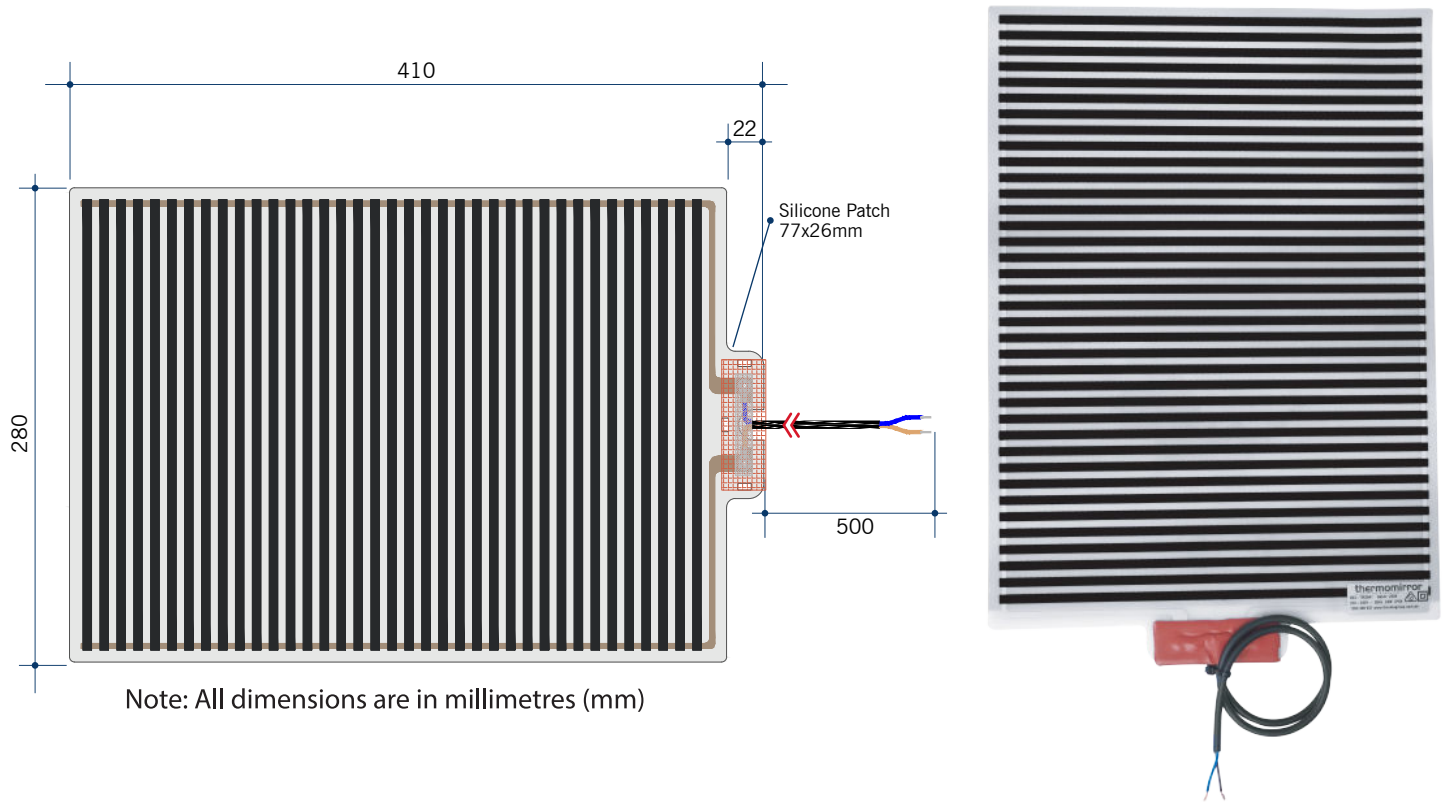

Aspen Church Shape Mirror

Note: All dimensions are in millimetres (mm)

Stock Code	Size (mm)	Shape	Edge
AC5080GTD	500 x 800 x 5	Church	Polished Pencil Edge

Please note: Mirrors will need to be installed in accordance with the Installation Guide. Ablaze does not take responsibility for incorrect installation of these mirrors.

Thermomirror Mirror Demister

Ultra-thin Demister Pad for use on Bathroom Mirrors

Note: All dimensions are in millimetres (mm)

Stock Code	Size (mm)	Heat Output (W)	Voltage - Frequency
TM2841	280 x 410	24	220 - 240V 50Hz