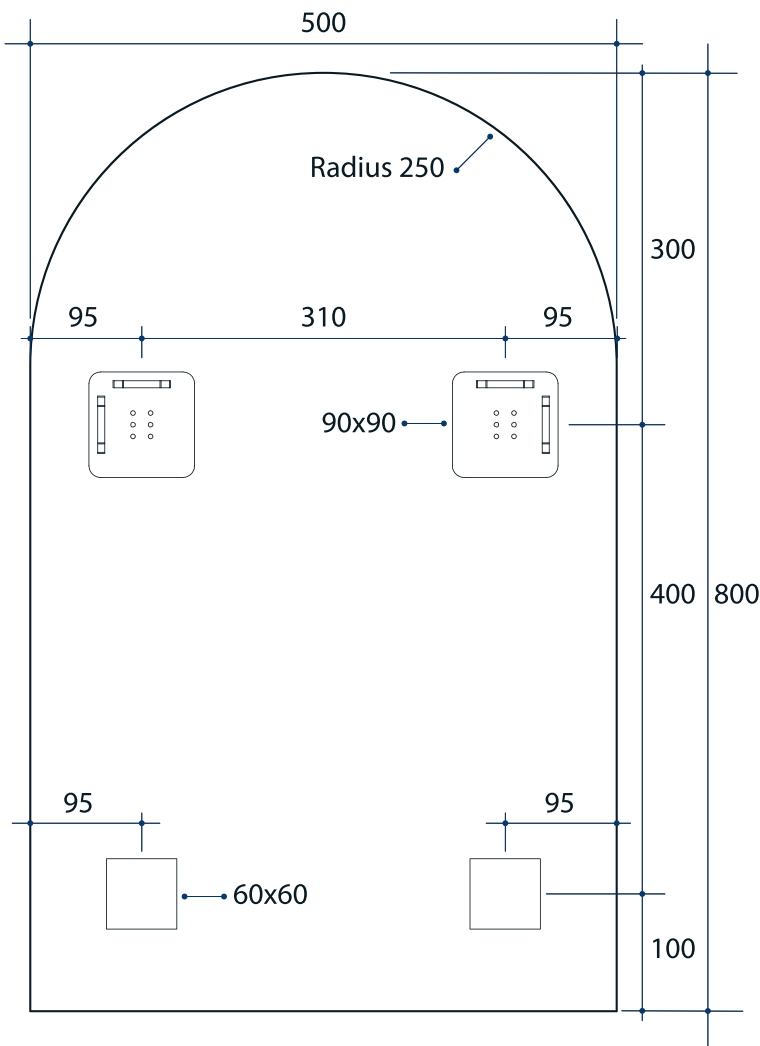

Aspen Church Shape Mirror

Note: All dimensions are in millimetres (mm)

Stock Code	Size (mm)	Shape	Edge
AC5080HND	500 x 800 x 14	Church	Polished Pencil Edge

Please note: Bracket location may vary +/- 5mm. do not pre-drill holes for mounts before confirming exact locations on your mirror. Do not use or measure from drawings.

Mirrors will need to be installed in accordance with the Installation Guide. Ablaze does not take responsibility for incorrect installation of these mirrors.

Thermomirror Mirror Demister

Ultra-thin Demister Pad for use on Bathroom Mirrors

Stock Code	Size (mm)	Heat Output (W)	Voltage - Frequency
TM2841	280 x 410	24	220 - 240V 50Hz

Thermomirror demisters must be installed by a qualified electrician.
The demister cannot be cut, pierced or modified in anyway.