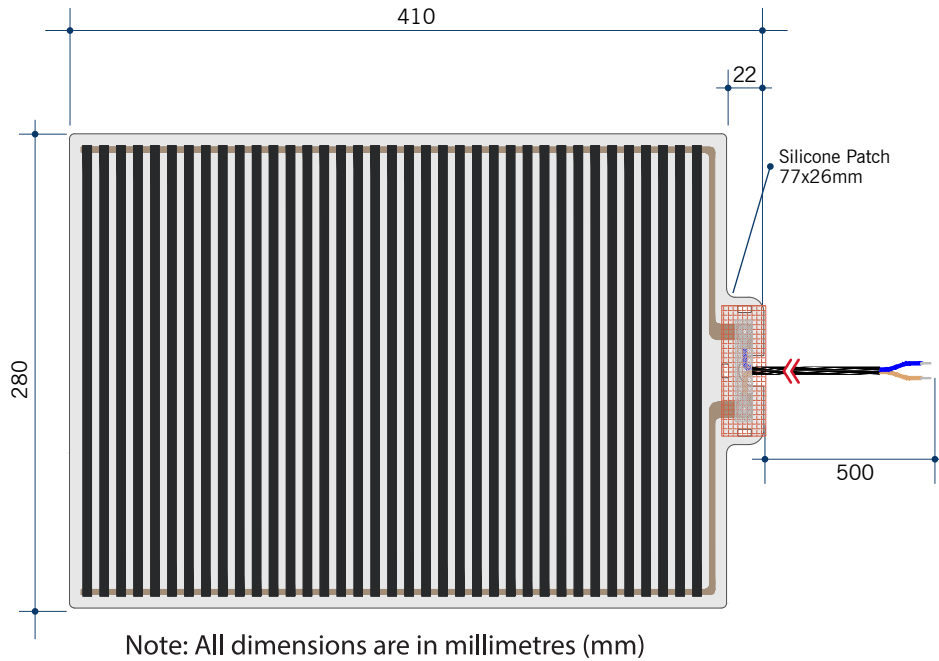

Aspen Church Shape Mirror

Note: All dimensions are in millimetres (mm)

Stock Code	Size (mm)	Shape	Edge
AC5080HND	500 x 800 x 14	Church	Polished Pencil Edge

Please note: Bracket location may vary +/- 5mm. do not pre-drill holes for mounts before confirming exact locations on your mirror. Do not use or measure from drawings.

Stock Code	Size (mm)	Heat Output (W)	Voltage - Frequency
TM2841	280 x 410	24	220 - 240V 50Hz

Thermomirror demisters must be installed by a qualified electrician.
The demister cannot be cut, pierced or modified in anyway.