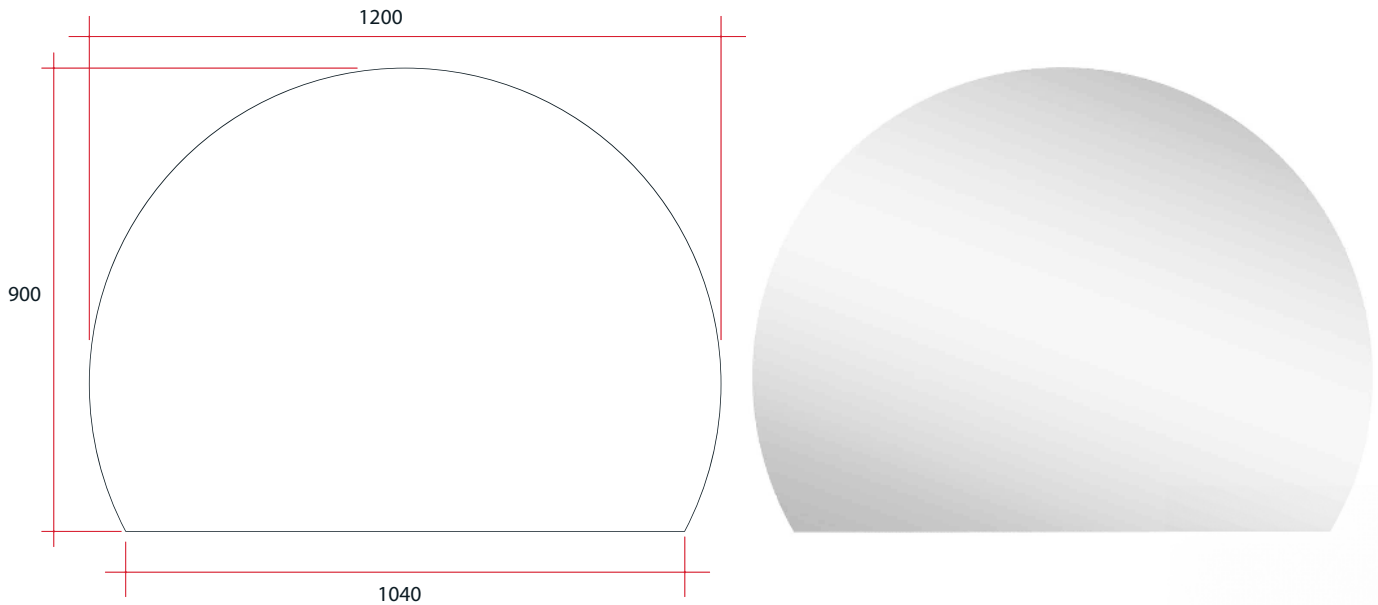

Ablaze Hamilton Frameless Mirror
D-Shaped Polished Edge Mirror

Note: All dimensions are in millimetres (mm)

Stock Code	Mirror Size (mm)	Shape	Edge
HD1290GT	1200 x 900 x 5	D-Shaped	Polished Edge

Safety backing film