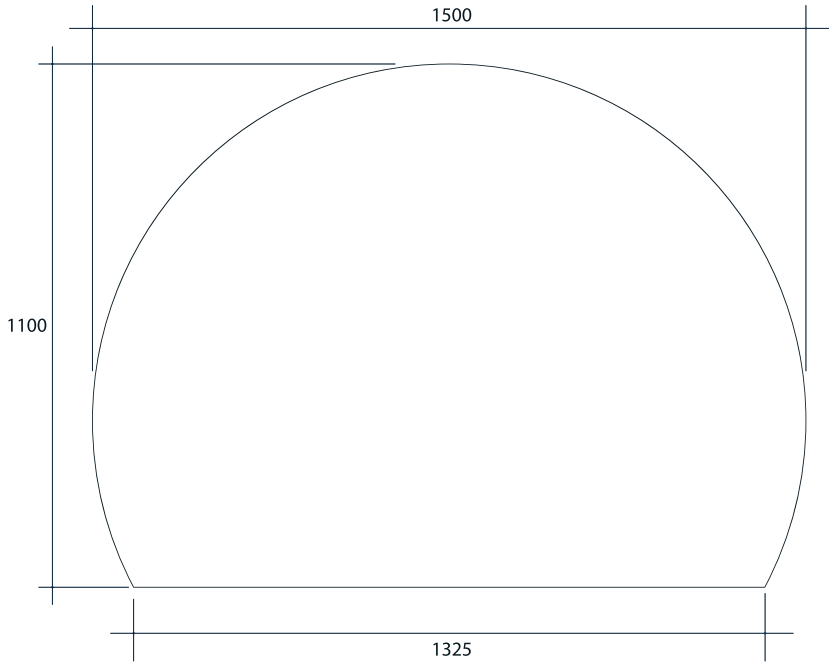

# Hamilton D-Shaped Polished Edge Mirror

Note: All dimensions are in millimetres (mm)

Stock Code	Size (mm) W x H x D	Shape	Edge
HD1511GT	1100 x 1500 ø x 5	D-Shaped	Polished Edge

Mirrors will need to be installed in accordance with the Installation Guide. Ablaze does not take responsibility for incorrect installation of these mirrors.