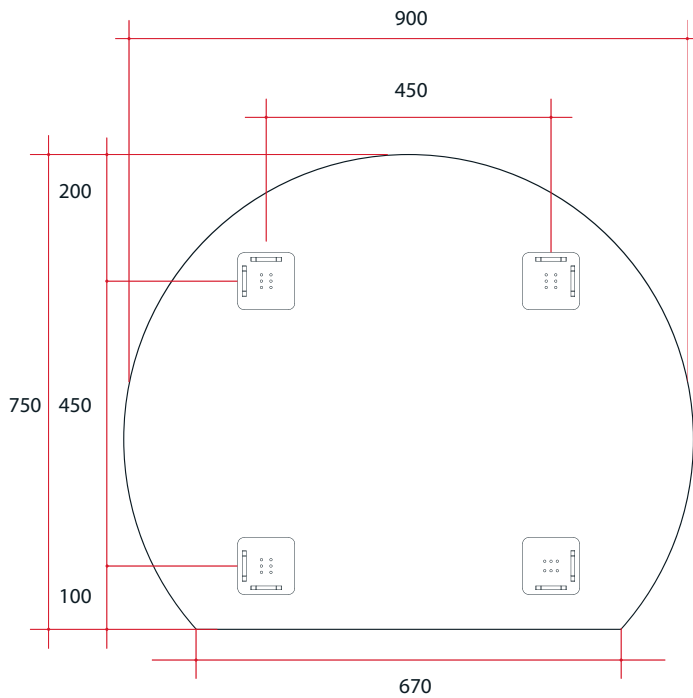

Ablaze Hamilton Frameless Mirror
D-Shaped Polished Edge Mirror

Note: All dimensions are in millimetres (mm)
The depth of the mirror is 5mm, the space between the back of the mirror and the wall due to the hangers is 9mm making the total depth 14mm.

Stock Code	Mirror Size (mm)	Shape	Edge
HD9075HN	750 x 900 x 14	D-Shaped	Polished Edge

Safety backing film

Four hanging orientations

Copper-free mirror

Two years warranty

Hangers for easy installation

5mm thick mirror