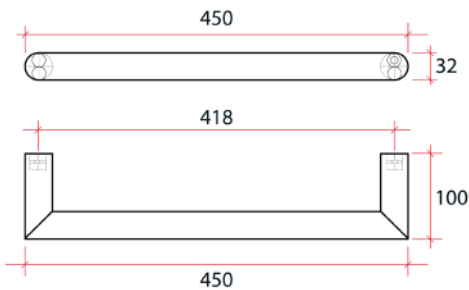

Thermorail 12V Horizontal Towel Rail
Electric Heated Towel Rails for use in bathrooms

Note: All dimensions are in millimeters (mm)

Rails are sold individually.

Stock Code	Finish	Size (mm)	Output (W)	No. of Bars
DSR4	Polished Stainless Steel	W450 x H32 x D100	14	1

PLEASE NOTE: Specifications are for information purposes only. Whilst every effort has been made to ensure the product specifications are accurate, due to continuing product development and improvement the specifications are subject to change. Specifications can be used to rough in and fit timber supports in the wall however we recommend no holes are drilled without having the product on site or verifying the details with the manufacturer. Thermogroup cannot be held liable or responsible for errors due to updated specifications.