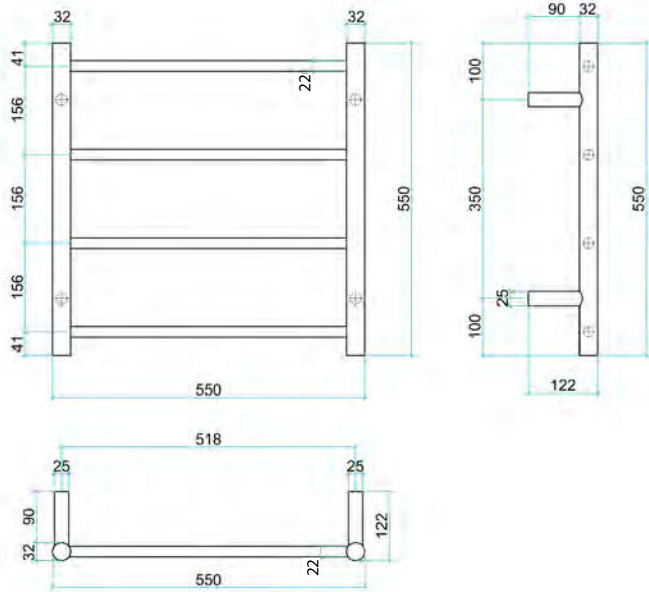

Thermorail Ladder Towel Rails 12V

Electric Heated Towel Rails for use in bathrooms

Stock Code	Finish	Size (mm)	Output (W)	No. of Bars
SR2512	Polished Stainless Steel	W550 x H550 x D122	65 Watts	4

- SEVEN YEARS WARRANTY: 7
- SAFE FOR USE IN BATHROOMS: IP55
- QUALITY STAINLESS STEEL: 304
- DRY ELECTRIC ELEMENT: 12V
- TRANSFORMER INCLUDED: 12V 240V
- CONCEALED WIRING ALL 4 LEGS
- HORIZONTAL AND VERTICAL BAR SIZES: 32mmø, 22mmø
- CONCEALED WIRING ONLY

Please note: Specifications are for information purposes only. Whilst every effort has been made to ensure the product specifications are accurate, due to continuing product development and improvement the specifications are subject to change. Specifications can be used to rough in and fit timber supports in the wall however we recommend no holes are drilled without having the product on site or verifying the details with the manufacturer. Thermogroup cannot be held liable or responsible for errors due to updated specifications