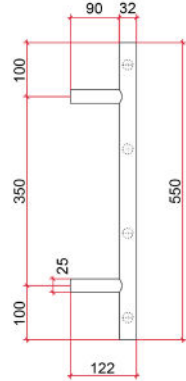

Thermorail 12V Ladder Towel Rail
Electric Heated Towel Rail for use in bathrooms

Note: All dimensions are in millimeters (mm)

Stock Code	Finish	Size (mm)	Output (W)	No. of Bars
SR2512B	Matt Black	W550 x H550 x D122	70	4

Seven year warranty

Safe for use in bathrooms

Quality stainless steel

Safe for use in wet areas

Concealed wiring on all legs

Horizontal and vertical bar sizes

Transformer included (12 month warranty)

1.5m lead on rail

PLEASE NOTE: Specifications are for information purposes only. Whilst every effort has been made to ensure the product specifications are accurate, due to continuing product development and improvement the specifications are subject to change. Specifications can be used to rough in and fit timber supports in the wall however we recommend no holes are drilled without having the product on site or verifying the details with the manufacturer. Thermogroup cannot be held liable or responsible for errors due to updated specifications.