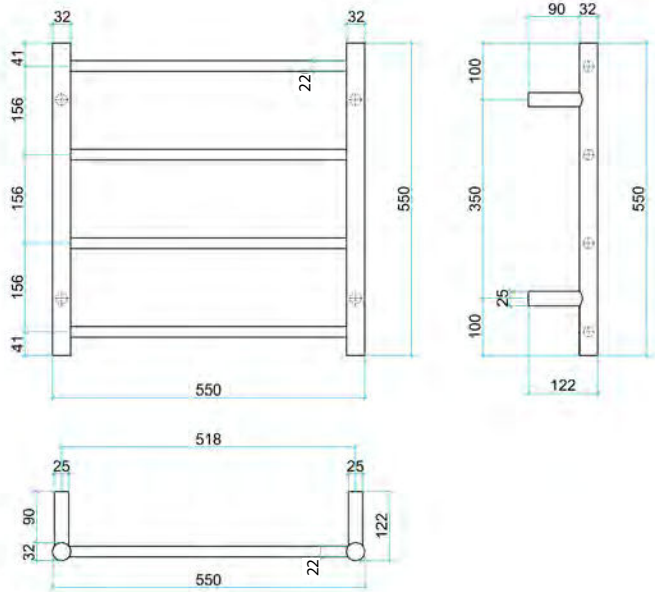

Thermorail Ladder Towel Rails 12V

Electric Heated Towel Rails for use in bathrooms

Stock Code	Finish	Size (mm)	Output (W)	No. of Bars
SR2512B	Matt Black	W550 x H550 x D122	65 Watts	4

- SEVEN YEARS WARRANTY: 7
- SAFE FOR USE IN BATHROOMS: IP55
- QUALITY STAINLESS STEEL: 304
- DRY ELECTRIC ELEMENT: 12V
- TRANSFORMER INCLUDED: 12V 240V
- CONCEALED WIRING ALL 4 LEGS
- HORIZONTAL AND VERTICAL BAR SIZES: 32mmø, 22mmø
- CONCEALED WIRING ONLY

Please note: Specifications are for information purposes only. Whilst every effort has been made to ensure the product specifications are accurate, due to continuing product development and improvement the specifications are subject to change. Specifications can be used to rough in and fit timber supports in the wall however we recommend no holes are drilled without having the product on site or verifying the details with the manufacturer. Thermogroup cannot be held liable or responsible for errors due to updated specifications