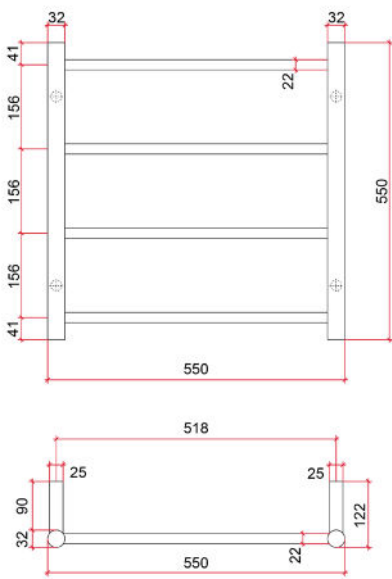

Thermorail 12V Ladder Towel Rail
Electric Heated Towel Rail for use in bathrooms

Note: All dimensions are in millimeters (mm)

Stock Code	Finish	Size (mm)	Output (W)	No. of Bars
SR2512B	Matt Black	W550 x H550 x D122	70	4

Seven year warranty

Safe for use in bathrooms

Quality stainless steel

Safe for use in wet areas

Concealed wiring on all legs

Horizontal and vertical bar sizes

Transformer included (12 month warranty)

1.5m lead on rail