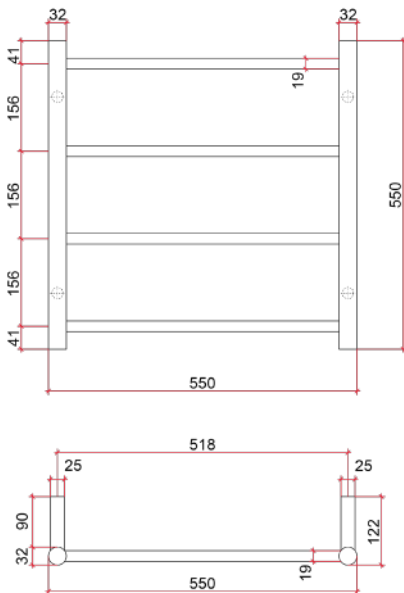

Thermorail 240V Ladder Towel Rail

Electric Heated Towel Rail for use in bathrooms

Note: All dimensions are in millimeters (mm)

Stock Code	Finish	Size (mm)	Output (W)	No. of Bars
SR25MBB	Brushed Brass	W550 x H550 x D122	41	4

Seven year warranty

Safe for use in bathrooms

Quality stainless steel

Dry electric element

Hardwired or plug-in

Multiflex wiring on all legs

Horizontal and vertical bar sizes

1.8m lead on rail