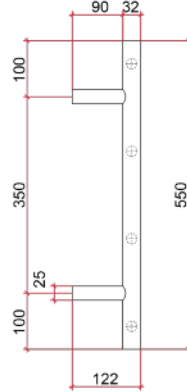

Thermorail 240V Ladder Towel Rail

Electric Heated Towel Rail for use in bathrooms

Note: All dimensions are in millimeters (mm)

Stock Code	Finish	Size (mm)	Output (W)	No. of Bars
SR25MBB	Brushed Brass	W550 x H550 x D122	41	4

Seven year warranty

Safe for use in bathrooms

Quality stainless steel

Dry electric element

Hardwired or plug-in

Multiflex wiring on all legs

Horizontal and vertical bar sizes

1.8m lead on rail

PLEASE NOTE: Specifications are for information purposes only. Whilst every effort has been made to ensure the product specifications are accurate, due to continuing product development and improvement the specifications are subject to change. Specifications can be used to rough in and fit timber supports in the wall however we recommend no holes are drilled without having the product on site or verifying the details with the manufacturer. Thermogroup cannot be held liable or responsible for errors due to updated specifications.