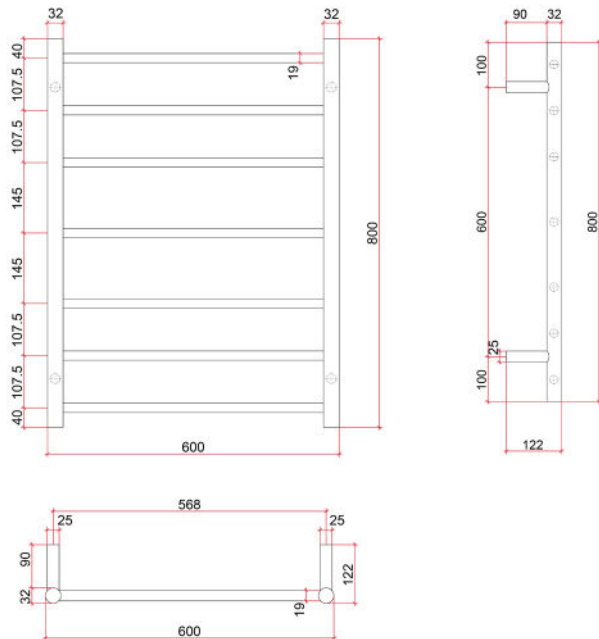

Thermorail 240V Ladder Towel Rail

Electric Heated Towel Rail for use in bathrooms

Note: All dimensions are in millimeters (mm)

Stock Code	Finish	Size (mm)	Output (W)	No. of Bars
SR44MBB	Brushed Brass	W600 x H800 x D122	80	7

Ten year warranty

Safe for use in bathrooms

Quality stainless steel

Dry electric element

Hardwired or plug-in

Multiflex wiring on all legs

Horizontal and vertical bar sizes

1.8m lead on rail