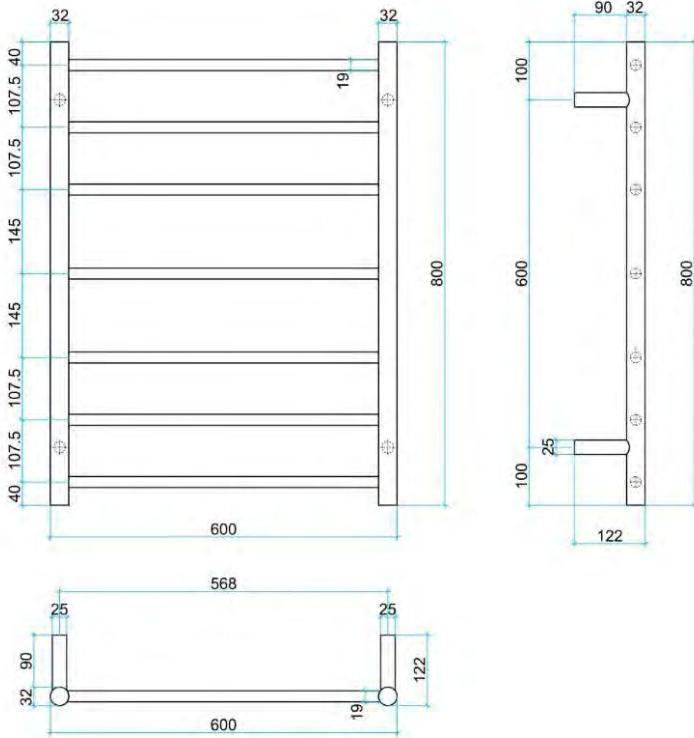

# Thermorail Ladder Towel Rails 240V

Electric Heated Towel Rails for use in bathrooms

This rail has Multiflex wiring which means that there is a connection point on both the left and right hand side of the rail and the lead can be connected to either side. Being a dry element rail, this can be mounted either way up meaning the wiring can be from any of the four mounting points.

Stock Code	Finish	Size (mm)	Output (W)	No. of Bars
SR44MB	Brushed Brass	W600 x H800 x D122	80 Watts	7

**Please note:** Specifications are for information purposes only. Whilst every effort has been made to ensure the product specifications are accurate, due to continuing product development and improvement the specifications are subject to change. Specifications can be used to rough in and fit timber supports in the wall however we recommend no holes are drilled without having the product on site or verifying the details with the manufacturer. Thermogroup cannot be held liable or responsible for errors due to updated specifications