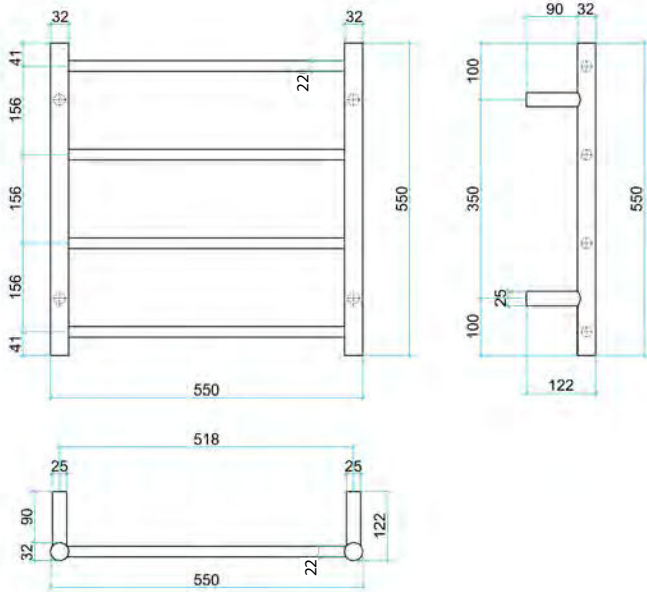

Thermorail Ladder Towel Rails 12V

Electric Heated Towel Rails for use in bathrooms

Stock Code	Finish	Size (mm)	Output (W)	No. of Bars
SR2512	Brushed Stainless Steel	W550 x H550 x D122	65 Watts	4

- SEVEN YEARS WARRANTY: 7
- SAFE FOR USE IN BATHROOMS: IP55
- QUALITY STAINLESS STEEL: 304
- DRY ELECTRIC ELEMENT: 12V
- TRANSFORMER INCLUDED: 12V 240V
- MULTIFLEX WIRING ALL 4 LEGS
- HORIZONTAL AND VERTICAL BAR SIZES: 32mmø, 22mmø
- CONCEALED WIRING ONLY

Please note: Specifications are for information purposes only. Whilst every effort has been made to ensure the product specifications are accurate, due to continuing product development and improvement the specifications are subject to change. Specifications can be used to rough in and fit timber supports in the wall however we recommend no holes are drilled without having the product on site or verifying the details with the manufacturer. Thermogroup cannot be held liable or responsible for errors due to updated specifications