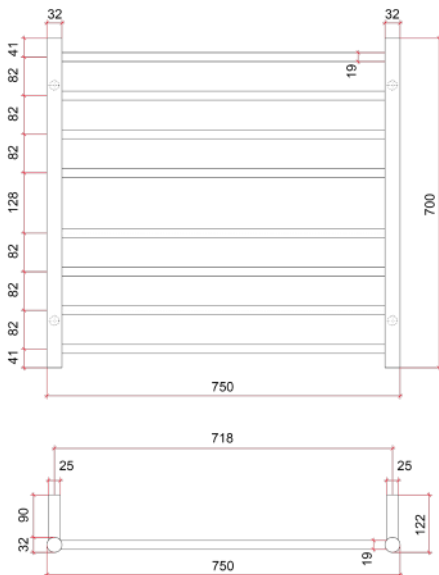

Thermorail 240V Ladder Towel Rail

Electric Heated Towel Rail for use in bathrooms

Note: All dimensions are in millimeters (mm)

Stock Code	Finish	Size (mm)	Output (W)	No. of Bars
SRB33M	Brushed Stainless Steel	W750 x H700 x D122	104	8

Seven year warranty

Safe for use in bathrooms

Quality stainless steel

Dry electric element

Hardwired or plug-in

Multiflex wiring on all legs

Horizontal and vertical bar sizes

1.8m lead on rail