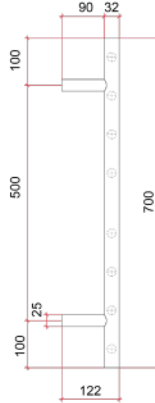

Thermorail 240V Ladder Towel Rail

Electric Heated Towel Rail for use in bathrooms

Note: All dimensions are in millimeters (mm)

Stock Code	Finish	Size (mm)	Output (W)	No. of Bars
SRB33M	Brushed Stainless Steel	W750 x H700 x D122	104	8

Seven year warranty

Safe for use in bathrooms

Quality stainless steel

Dry electric element

Hardwired or plug-in

Multiflex wiring on all legs

Horizontal and vertical bar sizes

1.8m lead on rail

PLEASE NOTE: Specifications are for information purposes only. Whilst every effort has been made to ensure the product specifications are accurate, due to continuing product development and improvement the specifications are subject to change. Specifications can be used to rough in and fit timber supports in the wall however we recommend no holes are drilled without having the product on site or verifying the details with the manufacturer. Thermogroup cannot be held liable or responsible for errors due to updated specifications.