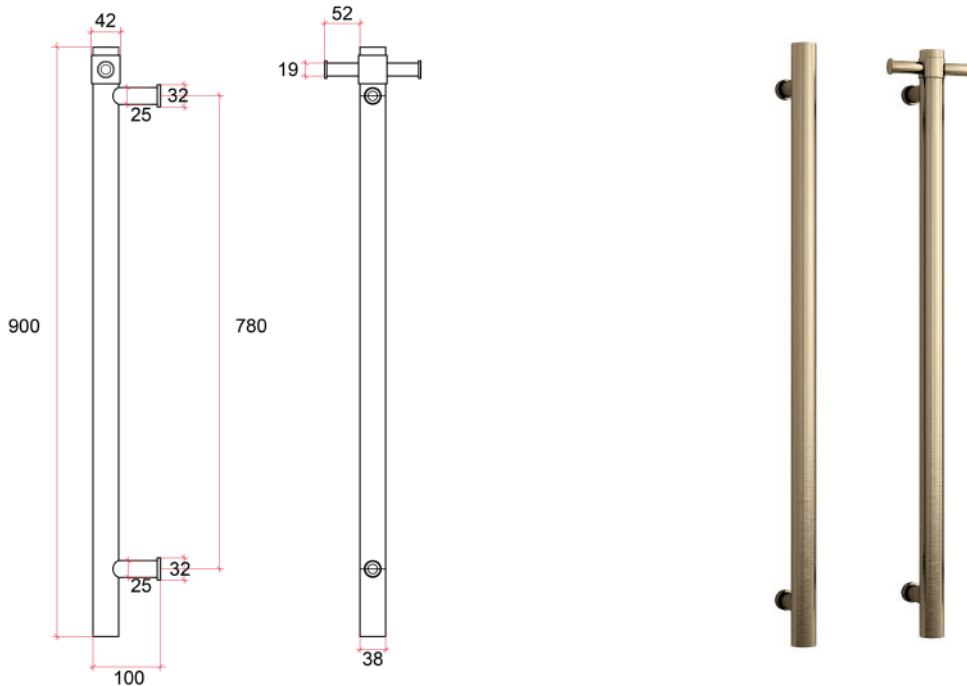

# Thermorail 12V Vertical Towel Rail

Electric Heated Towel Rails for use in bathrooms

Note: All dimensions are in millimeters (mm)

Rails are sold individually. Hooks are removable.

Stock Code	Finish	Size (mm)	Output (W)	No. of Bars
VS900HBB	Brushed Brass	W142 x H900 x D100	24	1

Seven year warranty

Safe for use in bathrooms

Quality stainless steel

Safe for use in wet areas

Concealed wiring only

Transformer included  
(12 month warranty)

Vertical bar size

One towel per bar recommended

1.3m lead on rail

Optional removable hook

**PLEASE NOTE:** Specifications are for information purposes only. Whilst every effort has been made to ensure the product specifications are accurate, due to continuing product development and improvement the specifications are subject to change. Specifications can be used to rough in and fit timber supports in the wall however we recommend no holes are drilled without having the product on site or verifying the details with the manufacturer. Thermogroup cannot be held liable or responsible for errors due to updated specifications.