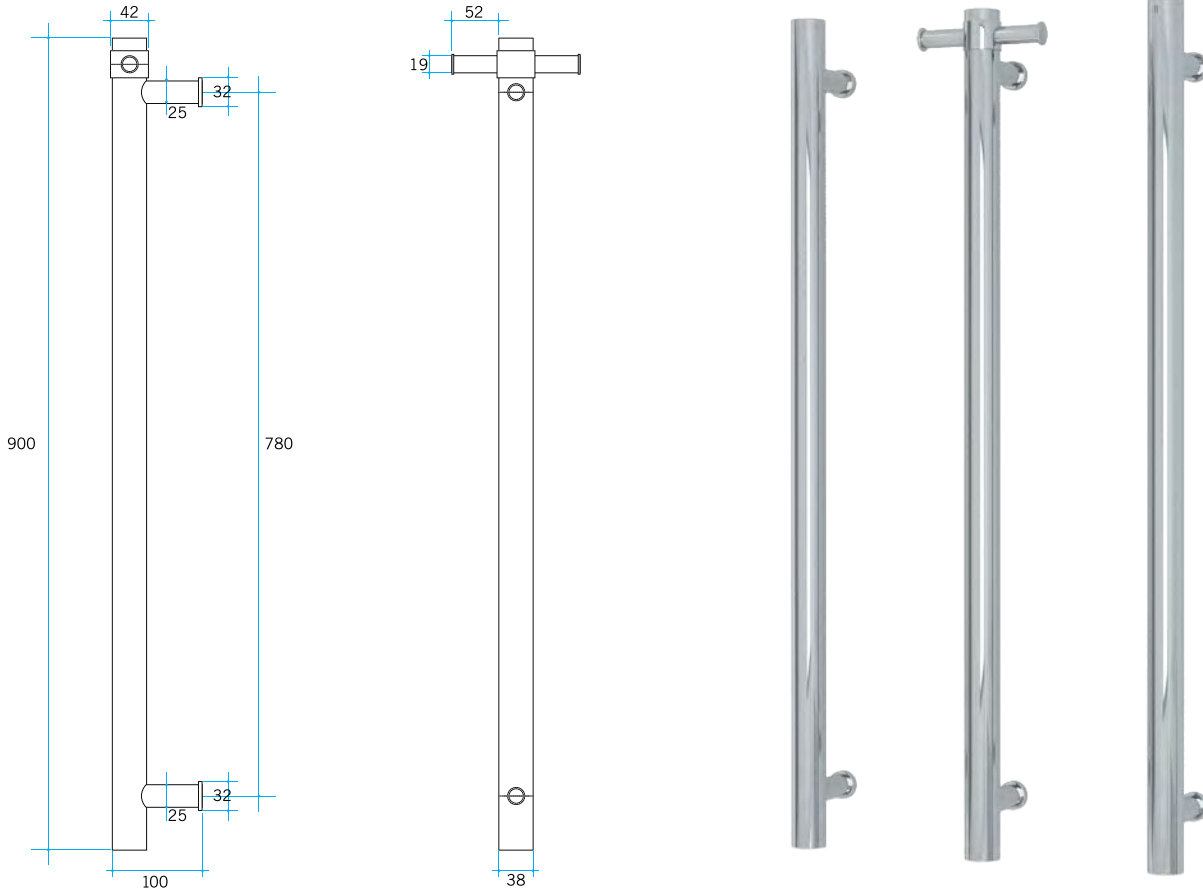

Thermorail Towel Rails 240V

Electric Heated Towel Rails for use in bathrooms

Stock Code	Finish	Size (mm)	Output (W)	No. of Bars
VSH900H	Polished Stainless Steel	W142 x H900 x D100	20 Watts	1

Rails are sold individually. Hooks are removable.

Please note: Specifications are for information purposes only. Whilst every effort has been made to ensure the product specifications are accurate, due to continuing product development and improvement the specifications are subject to change. Specifications can be used to rough in and fit timber supports in the wall however we recommend no holes are drilled without having the product on site or verifying the details with the manufacturer. Thermogroup cannot be held liable or responsible for errors due to updated specifications