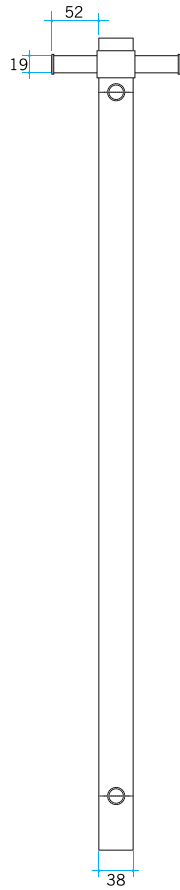

# Thermorail Towel Rails 240V

Electric Heated Towel Rails for use in bathrooms

Stock Code	Finish	Size (mm)	Output (W)	No. of Bars
VSH900HB	Matt Black	W142 x H900 x D100	22 Watts	1

Rails are sold individually. Hooks are removable.

**Please note:** Specifications are for information purposes only. Whilst every effort has been made to ensure the product specifications are accurate, due to continuing product development and improvement the specifications are subject to change. Specifications can be used to rough in and fit timber supports in the wall however we recommend no holes are drilled without having the product on site or verifying the details with the manufacturer. Thermogroup cannot be held liable or responsible for errors due to updated specifications