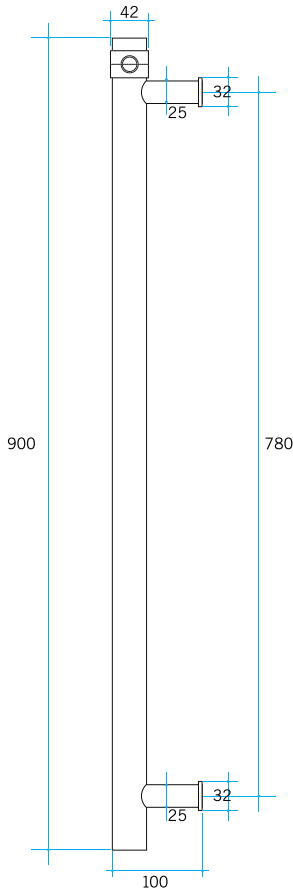

# Thermorail Towel Rails 240V

Electric Heated Towel Rails for use in bathrooms

Stock Code	Finish	Size (mm)	Output (W)	No. of Bars
VSH900HB	Matt Black	W142 x H900 x D100	22 Watts	1

Rails are sold individually. Hooks are removable.

**Please note:** Specifications are for information purposes only. Whilst every effort has been made to ensure the product specifications are accurate, due to continuing product development and improvement the specifications are subject to change. Specifications can be used to rough in and fit timber supports in the wall however we recommend no holes are drilled without having the product on site or verifying the details with the manufacturer. Thermogroup cannot be held liable or responsible for errors due to updated specifications