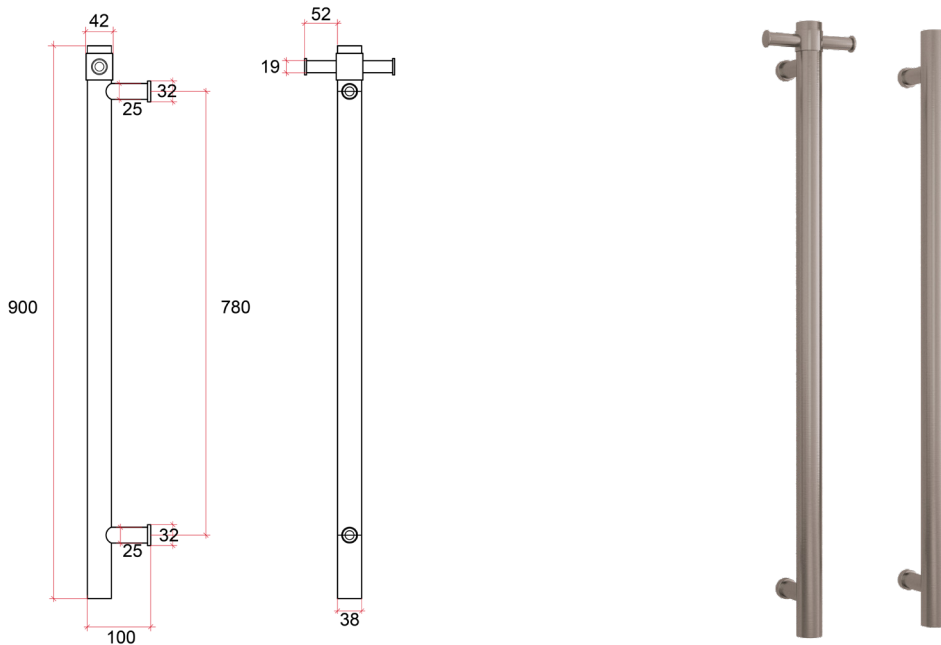

**Thermorail 240V Vertical Towel Rail**  
Electric Heated Towel Rails for use in bathrooms

Note: All dimensions are in millimeters (mm)

Rails are sold individually. Hooks are removable.

Stock Code	Finish	Size (mm)	Output (W)	No. of Bars
VSH900HBR	Brushed Stainless Steel	W142 x H900 x D100	20	1

Seven year warranty

Safe for use in bathrooms

Quality stainless steel

Dry electric element

Concealed wiring only

Vertical bar size

One towel per bar recommended

2m lead on rail

Optional removable hook

**PLEASE NOTE:** Specifications are for information purposes only. Whilst every effort has been made to ensure the product specifications are accurate, due to continuing product development and improvement the specifications are subject to change. Specifications can be used to rough in and fit timber supports in the wall however we recommend no holes are drilled without having the product on site or verifying the details with the manufacturer. Thermogroup cannot be held liable or responsible for errors due to updated specifications.