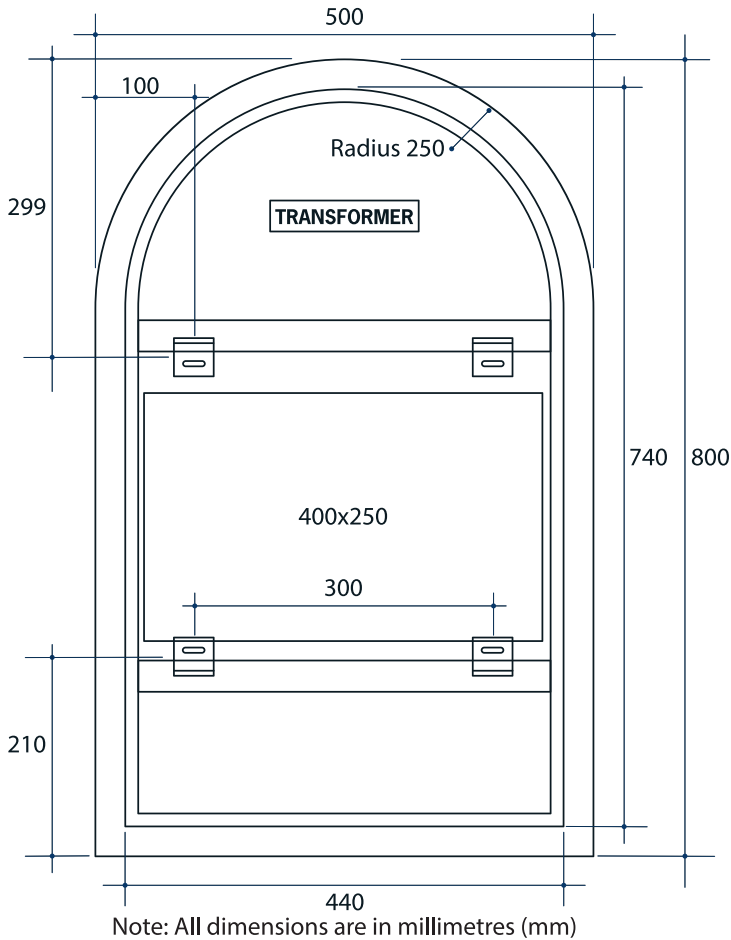

Ablaze Premium Backlit Mirrors

Stock Code	Light	Size (mm)	Output (W)
------------	-------	-----------	------------

AS500C

Cool

W500 x H800 x D45

47 Watts

Please note: Mirrors will need to be installed in accordance with the Installation Guide. Ablaze does not take responsibility for incorrect installation of these mirrors.

Please note: Specifications are for information purposes only. Whilst every effort has been made to ensure the product specifications are accurate, due to continuing product development and improvement the specifications are subject to change. Specifications can be used to rough in and fit timber supports in the wall however we recommend no holes are drilled without having the product on site or verifying the details with the manufacturer. Thermogroup cannot be held liable or responsible for errors due to updated specifications