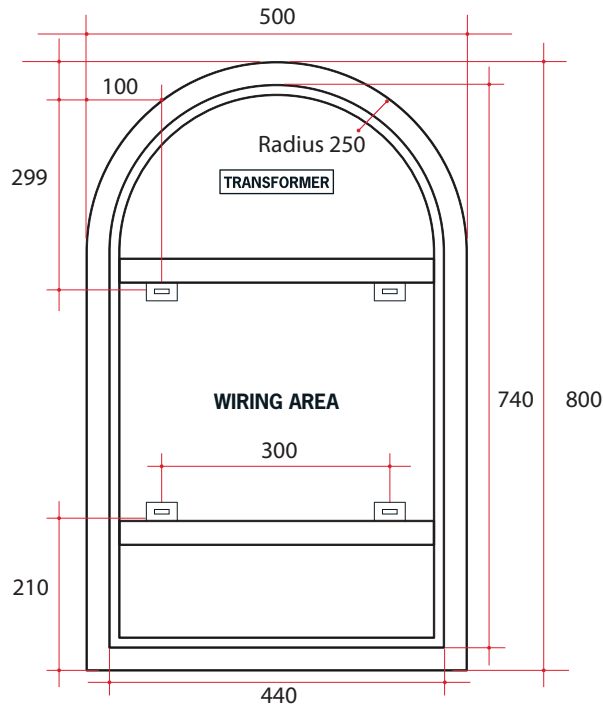

**Ablaze Premium Back-lit Mirror**  
Includes Mirror Demister

Note: All dimensions are in millimetres (mm)

The thickness of the mirror is 5mm, the space between the back of the mirror and the wall due to the wiring is 40mm making total depth 45mm.

Stock Code	Light	Size (mm)	Output (W)
AS500C	Cool	500 x 800 x 45	47

**Cool LED lighting**

**No ON/OFF switch on unit**

**Concealed wiring only**

**Three years warranty**

**Portrait mounting only**

**Demister included**