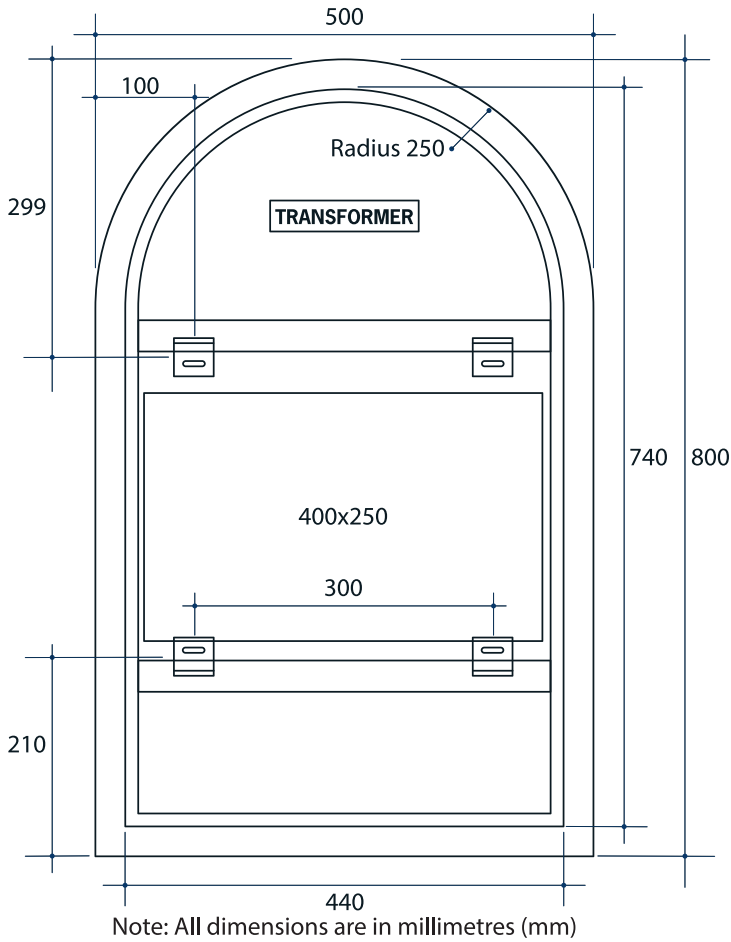

Ablaze Premium Backlit Mirrors

Stock Code	Light	Size (mm)	Output (W)
------------	-------	-----------	------------

AS500W

Warm

W500 x H800 x D45

47 Watts

Please note: Mirrors will need to be installed in accordance with the Installation Guide. Ablaze does not take responsibility for incorrect installation of these mirrors.

Please note: Specifications are for information purposes only. Whilst every effort has been made to ensure the product specifications are accurate, due to continuing product development and improvement the specifications are subject to change. Specifications can be used to rough in and fit timber supports in the wall however we recommend no holes are drilled without having the product on site or verifying the details with the manufacturer. Thermogroup cannot be held liable or responsible for errors due to updated specifications