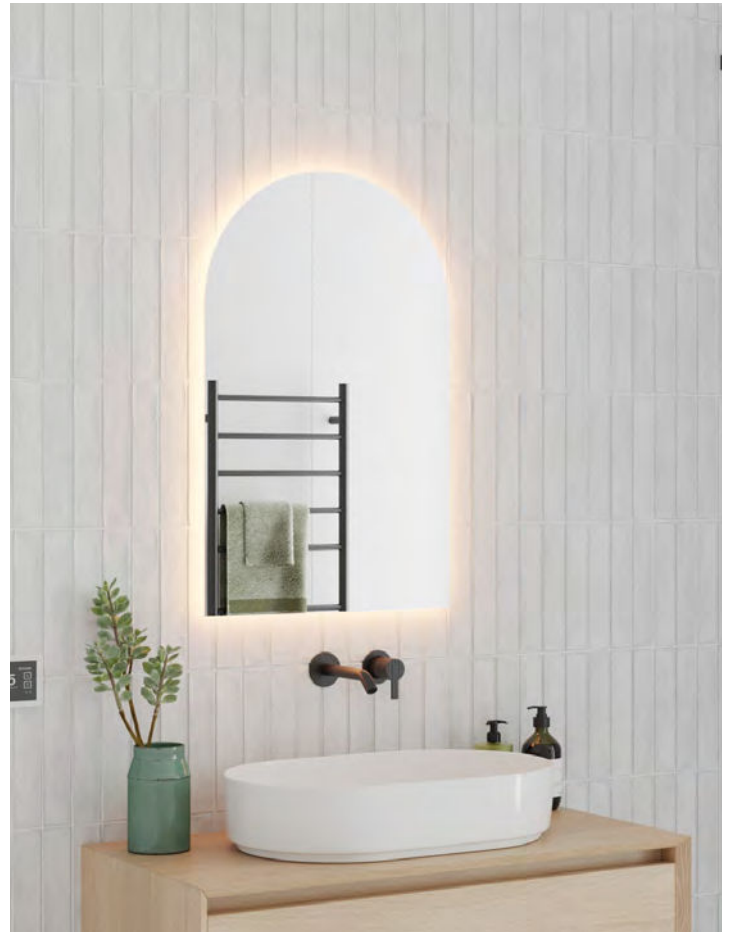

Ablaze Premium Backlit Mirrors

Stock Code	Light	Size (mm)	Output (W)
------------	-------	-----------	------------

AS500W

Warm

W500 x H800 x D45

47 Watts

Please note: Mirrors will need to be installed in accordance with the Installation Guide. Ablaze does not take responsibility for incorrect installation of these mirrors.