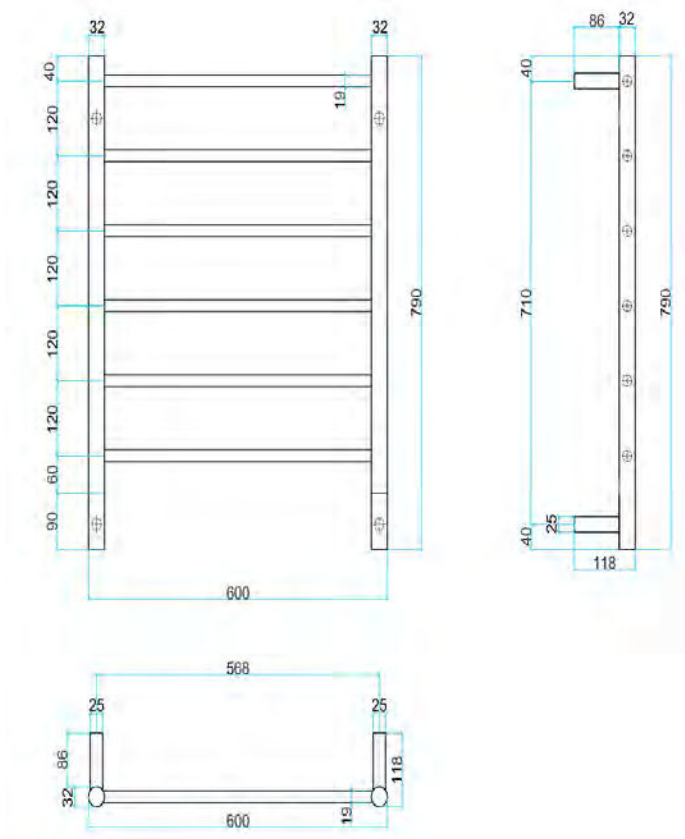

# Custom Plated 240V Horizontal Rails

Electric Heated Towel Rails for use in bathrooms

Note: All dimensions are in millimetres (mm)

Stock Code	Finish	Size (mm)	Output (W)	No. of Bars
S60SCPR	Custom Plated	W640 x H40 x D100	80 Watts	6

## Warranty Details

Custom Plated 240Volt Ladder Rails have 25 Years on the rail and element, 5 years on the plated finish.

**Please note:** Specifications are for information purposes only. Whilst every effort has been made to ensure the product specifications are accurate, due to continuing product development and improvement the specifications are subject to change. Specifications can be used to rough in and fit timber supports in the wall however we recommend no holes are drilled without having the product on site or verifying the details with the manufacturer. Thermogroup cannot be held liable or responsible for errors due to updated specifications