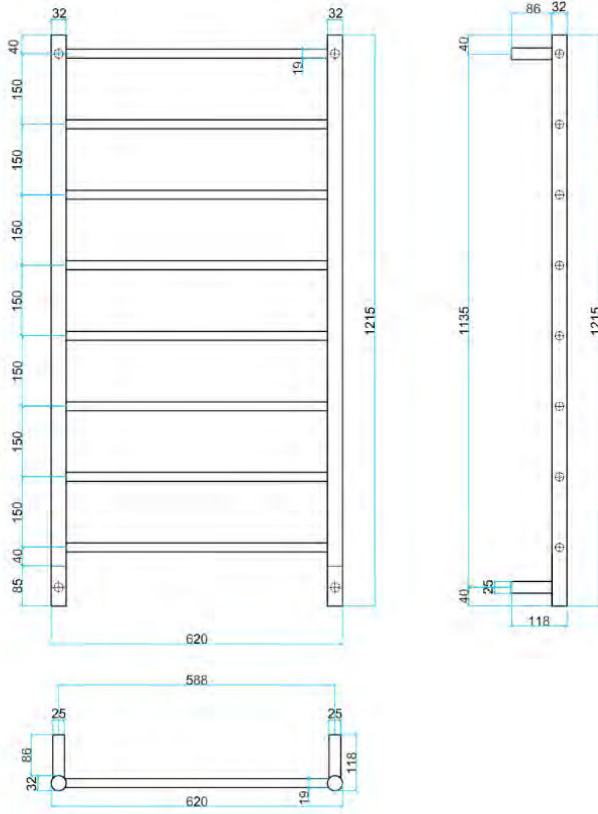

Custom Plated 240V Horizontal Rails

Electric Heated Towel Rails for use in bathrooms

Note: All dimensions are in millimetres (mm)

Stock Code	Finish	Size (mm)	Output (W)	No. of Bars
S62SCPR	Custom Plated	W600 x H1215 x D118	150 Watts	8

Warranty Details

Custom Plated 240Volt Ladder Rails have 25 Years on the rail and element, 5 years on the plated finish.

Please note: Specifications are for information purposes only. Whilst every effort has been made to ensure the product specifications are accurate, due to continuing product development and improvement the specifications are subject to change. Specifications can be used to rough in and fit timber supports in the wall however we recommend no holes are drilled without having the product on site or verifying the details with the manufacturer. Thermogroup cannot be held liable or responsible for errors due to updated specifications