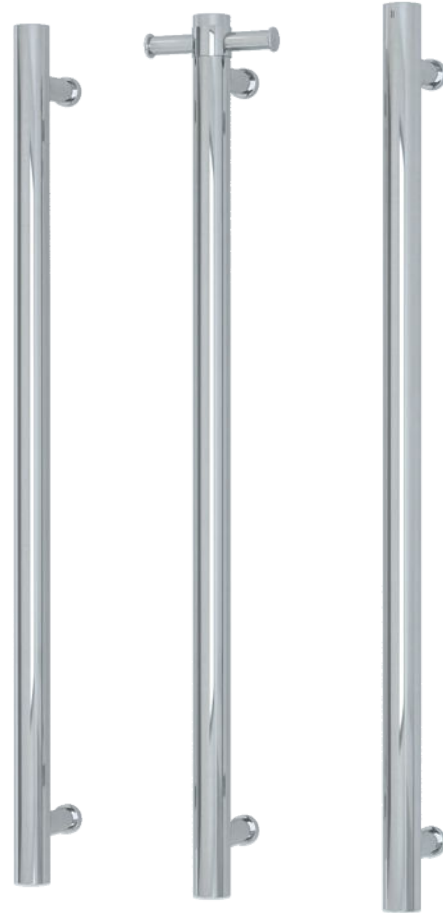

# Thermorail Towel Rails 12V

Electric Heated Towel Rails for use in bathrooms

Stock Code	Finish	Size (mm)	Output (W)	No. of Bars
VS900HPL	Custom Plated	W142 x H900 x D100	30 Watts	1

Rails are sold individually. Hooks are removable.

## Warranty Details

Custom Plated 12Volt Vertical Rails have 10 Years on the rail and element, 5 years on the plated finish and 1 year on the transformer.

**Please note:** Specifications are for information purposes only. Whilst every effort has been made to ensure the product specifications are accurate, due to continuing product development and improvement the specifications are subject to change. Specifications can be used to rough in and fit timber supports in the wall however we recommend no holes are drilled without having the product on site or verifying the details with the manufacturer. Thermogroup cannot be held liable or responsible for errors due to updated specifications