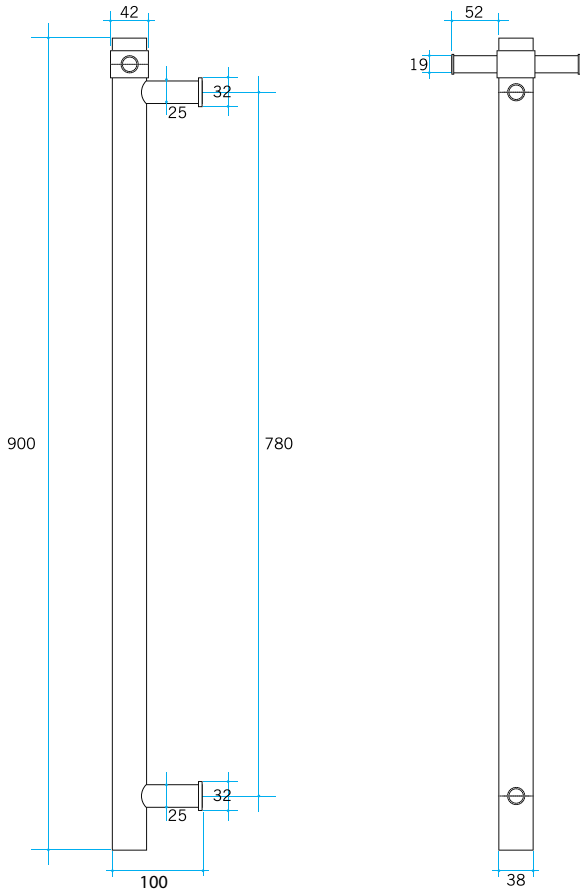

# Thermorail Towel Rails 12V

Electric Heated Towel Rails for use in bathrooms

Stock Code	Finish	Size (mm)	Output (W)	No. of Bars
VS900HPL	Custom Plated	W142 x H900 x D100	30 Watts	1

Rails are sold individually. Hooks are removable.

## Warranty Details

Custom Plated 12Volt Vertical Rails have 10 Years on the rail and element, 5 years on the plated finish and 1 year on the transformer.

**Please note:** Specifications are for information purposes only. Whilst every effort has been made to ensure the product specifications are accurate, due to continuing product development and improvement the specifications are subject to change. Specifications can be used to rough in and fit timber supports in the wall however we recommend no holes are drilled without having the product on site or verifying the details with the manufacturer. Thermogroup cannot be held liable or responsible for errors due to updated specifications