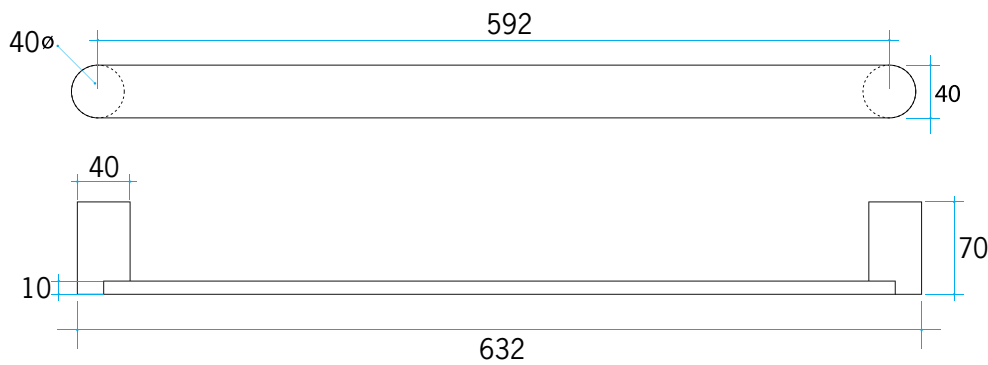

Thermorail Towel Rails 12V

Electric Heated Towel Rails for use in bathrooms

Note: All dimensions are in millimetres (mm)

Stock Code	Finish	Size (mm)	Output (W)	No. of Bars
DSP6B	Matt Black	W632 x H40 x D70	16 Watts	1

Please note: Specifications are for information purposes only. Whilst every effort has been made to ensure the product specifications are accurate, due to continuing product development and improvement the specifications are subject to change. Specifications can be used to rough in and fit timber supports in the wall however we recommend no holes are drilled without having the product on site or verifying the details with the manufacturer. Thermogroup cannot be held liable or responsible for errors due to updated specifications